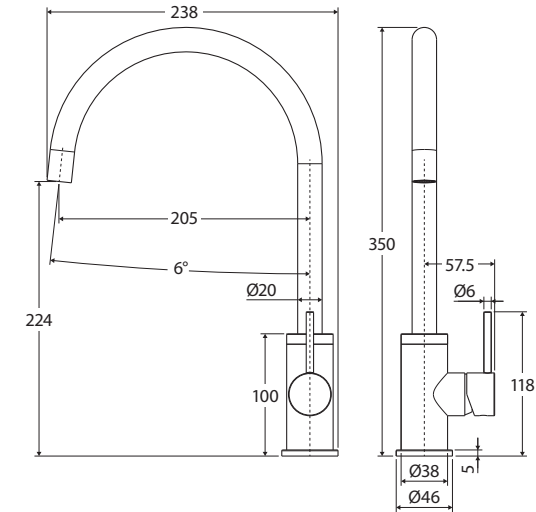

Kaya® SINK MIXER

Features

WELS 6 Star rated, 4.5L/min

- Designed for kitchen and laundry
- Round, pin lever handle design
- Gooseneck outlet
- Swivel function
- Made from solid brass
- High quality European cartridge (25 mm)
- PEX split-resistant hoses

Please note: This product may have a visible Fienza or Watermark logo.

Available in

Electroplated Chrome 228105	Electroplated Matte White 228105MW	Electroplated Matte Black 228105B
PVD Brushed Nickel 228105BN	PVD Gun Metal 228105GM	PVD Brushed Copper 228105CO
	PVD Urban Brass 228105UB	

Cleaning & Care

- Regularly clean with mild soapy water using a microfibre cloth.
- In highly polluted or coastal locations, we recommend cleaning 2-3 times per week.
- Do not use harsh detergents, bleach, cream cleaners or citrus based cleaners. These substances are abrasive and will damage the surface.
- Do not use undue pressure and wipe in one direction only.

We aim to ensure that specifications are correct at the time of publication. All measurements are shown in millimetres. Always use measurements of actual product received for final specification as the technical drawing may contain differences. Due to printing limitations, physical colour may vary from the image shown. Fienza reserves the right to make modifications without prior notice.