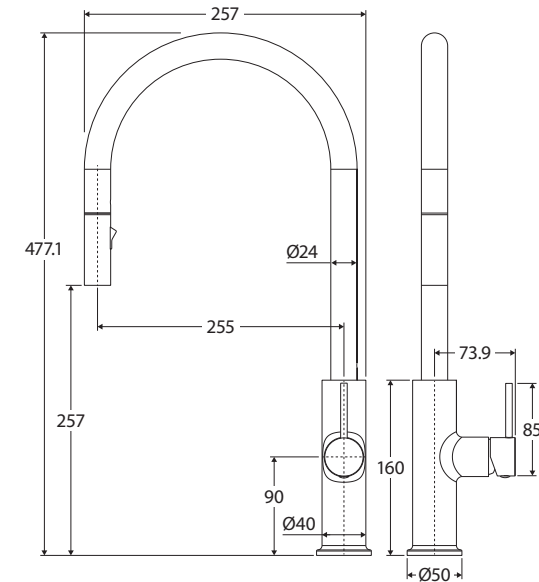

Kaya® PULL-OUT SINK MIXER

Features

WELS 6 Star rated, 4.5L/min

- Designed for kitchen and laundry
- Pull-out nozzle - maximum reach: 430 mm
- Two water-flow settings: normal and spray
- Round pin lever handle design
- Gooseneck outlet
- Swivel function
- Made from solid brass
- High quality European cartridge (25 mm)
- PEX split-resistant hoses

Please note: This product may have a visible Fienza or Watermark logo.

Available in

Electroplated Chrome 228108	Electroplated Matte White 228108MW	Electroplated Matte Black 228108B
PVD Brushed Nickel 228108BN	PVD Gun Metal 228108GM	PVD Brushed Copper 228108CO
		PVD Urban Brass 228108UB

Cleaning & Care

- Regularly clean with mild soapy water using a microfibre cloth.
- In highly polluted or coastal locations, we recommend cleaning 2-3 times per week.
- Do not use harsh detergents, bleach, cream cleaners or citrus based cleaners. These substances are abrasive and will damage the surface.
- Do not use undue pressure and wipe in one direction only.

We aim to ensure that specifications are correct at the time of publication. All measurements are shown in millimetres. Always use measurements of actual product received for final specification as the technical drawing may contain differences. Due to printing limitations, physical colour may vary from the image shown. Fienza reserves the right to make modifications without prior notice.