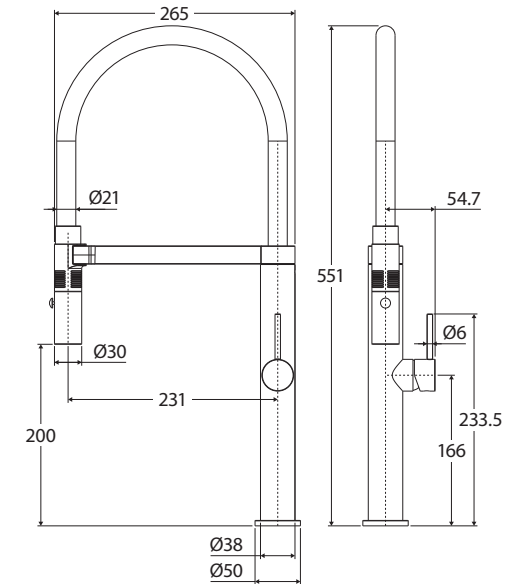

Kaya® PULL DOWN SINK MIXER

Features

WELS 6 Star rated, 4.5L/min

- Designed for kitchen and laundry
- Detachable hose for greater reach
- Magnetic cradle holds nozzle in place
- Two water flow settings: normal and spray
- Swivel function
- Made from solid brass
- High quality European cartridge (25 mm)
- PEX split-resistant hoses

Please note: This product may have a visible Fienza or Watermark logo.

Available in

Electroplated Chrome 228109	Electroplated Matte White 228109MWW	Electroplated Matte White Mixed 228109MW	Electroplated Matte Black 228109B
PVD Brushed Nickel 228109BN	PVD Gun Metal 228109GM	PVD Brushed Copper 228109CO	PVD Urban Brass 228109UB

Cleaning & Care

- Regularly clean with mild soapy water using a microfibre cloth.
- In highly polluted or coastal locations, we recommend cleaning 2-3 times per week.
- Do not use harsh detergents, bleach, cream cleaners or citrus based cleaners. These substances are abrasive and will damage the surface.
- Do not use undue pressure and wipe in one direction only.

We aim to ensure that specifications are correct at the time of publication. All measurements are shown in millimetres. Always use measurements of actual product received for final specification as the technical drawing may contain differences. Due to printing limitations, physical colour may vary from the image shown. Fienza reserves the right to make modifications without prior notice.