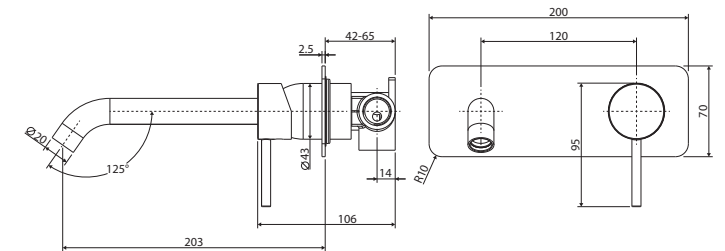

Kaya®
BASIN/BATH
WALL MIXER SET
RECTANGULAR PLATE
200MM OUTLET

Features

WELS 5 Star rated, 5L/min when installed over basin

- Designed for basin and bath
- Round, pin lever handle design
- Curved outlet
- Free flow aerator included for bath installation
- Made from solid brass
- High quality European cartridge (35 mm)

Please note: This product may have a visible Fienza or Watermark logo.

Available in

Electroplated Chrome 228106-200	Electroplated Matte White 228106MW-200	Electroplated Matte Black 228106B-200
PVD Brushed Nickel 228106BN-200	PVD Gun Metal 228106GM-200	PVD Brushed Copper 228106CO-200
	PVD Urban Brass 228106UB-200	

Cleaning & Care

- Regularly clean with mild soapy water using a microfibre cloth.
- In highly polluted or coastal locations, we recommend cleaning 2-3 times per week.
- Do not use harsh detergents, bleach, cream cleaners or citrus based cleaners. These substances are abrasive and will damage the surface.
- Do not use undue pressure and wipe in one direction only.

We aim to ensure that specifications are correct at the time of publication. All measurements are shown in millimetres. Always use measurements of actual product received for final specification as the technical drawing may contain differences. Due to printing limitations, physical colour may vary from the image shown. Fienza reserves the right to make modifications without prior notice.