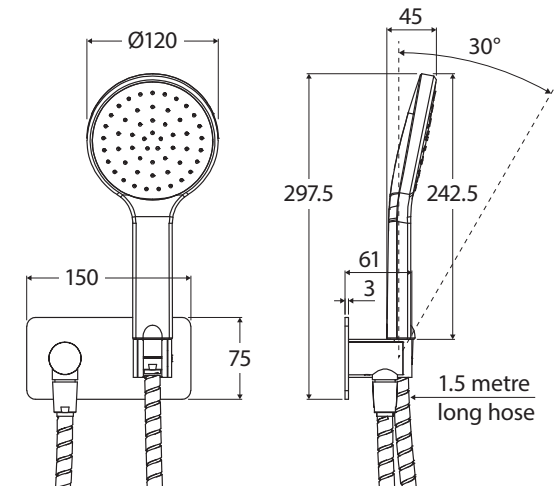

Kaya®

HAND SHOWER

RECTANGULAR PLATE

Features

WELS 3 Star rated, 9L/min

Rectangular Plate with Hose (433100):

- Designed to complement the shower or bath
- All-in-one water inlet and mounting bracket
- Tilt function
- Made from solid brass
- 1.5 metre stainless steel hose (PVC on matte black model)

KAYA Hand Piece (MSH115):

- Single water-flow setting
- Easy to clean TPR nozzles
- Made from ABS

Available in

Electroplated
Chrome
433115

Electroplated
Matte Black
433115B

PVD
Brushed Nickel
433115BN

PVD
Gun Metal
433115GM

We aim to ensure that specifications are correct at the time of publication. All measurements are shown in millimetres. Always use measurements of actual product received for final specification as the technical drawing may contain differences. Due to printing limitations, physical colour may vary from the image shown. Fienza reserves the right to make modifications without prior notice.