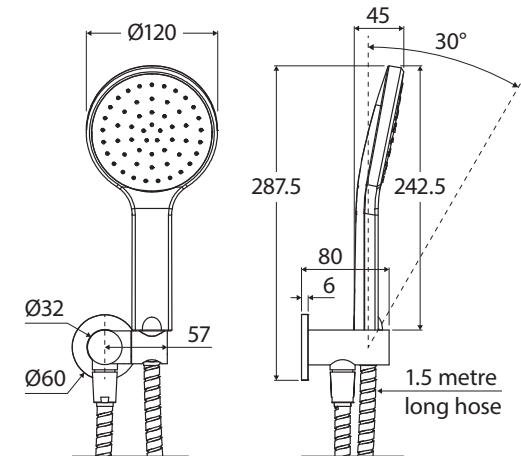

Kaya®

HAND SHOWER

ROUND PLATE

Features

WELS 3 Star rated, 9L/min

Rounded Plate with Hose (433200):

- Designed to complement the shower or bath
- All-in-one water inlet and mounting bracket
- Tilt function
- Made from solid brass
- 1.5 metre stainless steel hose (PVC on matte black model)

KAYA Hand Piece (MSH115):

- Single water-flow setting
- Easy to clean TPR nozzles
- Made from ABS

Available in

			
Electroplated Chrome 433201	Electroplated Matte White 433201MW	Electroplated Matte Black 433201B	
			
PVD Brushed Nickel 433201BN	PVD Gun Metal 433201GM	PVD Brushed Copper 433201CO	PVD Urban Brass 433201UB

We aim to ensure that specifications are correct at the time of publication. All measurements are shown in millimetres. Always use measurements of actual product received for final specification as the technical drawing may contain differences. Due to printing limitations, physical colour may vary from the image shown. Fienza reserves the right to make modifications without prior notice.