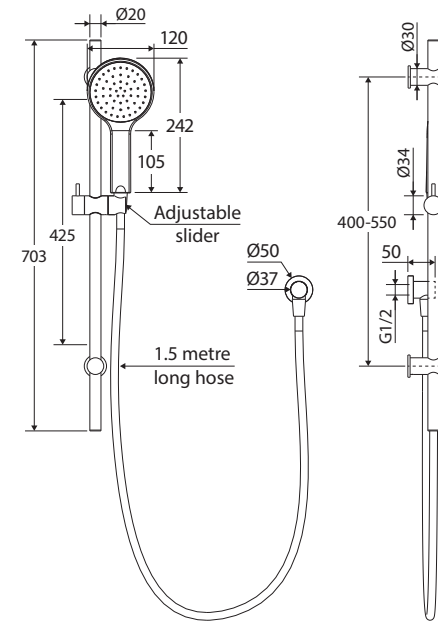

Kaya® RAIL SHOWER

Features

WELS 3 Star rated, 9L/min

Rail:

- Adjustable length between wall fixings
- Slider to adjust height and angle of hand shower
- Made from solid brass
- 1.5 metre stainless steel hose (PVC on matte black model)

KAYA Hand Piece (MSH115):

- Single water-flow setting
- Easy to clean TPR nozzles
- Made from ABS

Please note: This product may have a visible Fienza or Watermark logo.

Available in

Electroplated
Chrome
444109

Electroplated
Matte White
444109MW

Electroplated
Matte Black
444109B

PVD
Brushed Nickel
444109BN

PVD
Gun Metal
444109GM

PVD
Brushed Copper
444109CO

PVD
Urban Brass
444109UB

Cleaning & Care

- Regularly clean with mild soapy water using a microfibre cloth.
- In highly polluted or coastal locations, we recommend cleaning 2-3 times per week.
- Do not use harsh detergents, bleach, cream cleaners or citrus based cleaners. These substances are abrasive and will damage the surface.
- Do not use undue pressure and wipe in one direction only.

We aim to ensure that specifications are correct at the time of publication. All measurements are shown in millimetres. Always use measurements of actual product received for final specification as the technical drawing may contain differences. Due to printing limitations, physical colour may vary from the image shown. Fienza reserves the right to make modifications without prior notice.