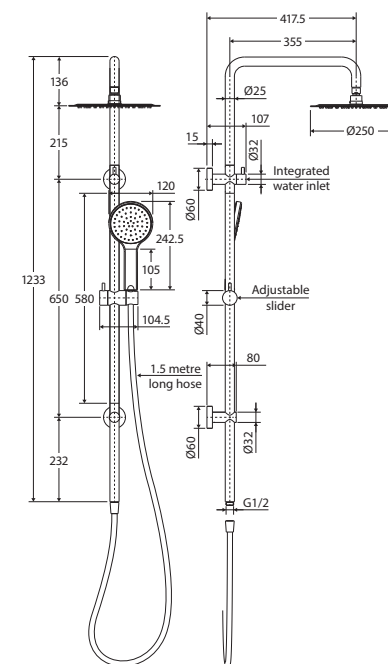

Kaya® TWIN SHOWER

Features

WELS 3 Star rated, 9L/min (Overhead Shower)

WELS 3 Star rated, 9L/min (Handheld Shower)

Rail:

- Integrated top water inlet and diverter
- Slider to adjust height and angle of hand shower
- Made from solid brass
- 1.5 metre stainless steel hose (PVC on matte black model)

KAYA Overhead Shower (411125):

- 250 mm diameter
- Ultra-thin 2 mm profile
- Easy to clean TPR nozzles
- Brass swivel joint
- Made from lead-free stainless steel
- Female 1/2" BSP inlet

KAYA Hand Piece (MSH115):

- Single water-flow setting
- Easy to clean TPR nozzles
- Made from ABS

Please note: This product may have a visible Fienza or Watermark logo.

Available in

Electroplated
Chrome
455109

Electroplated
Matte White
455109MW

We aim to ensure that specifications are correct at the time of publication. All measurements are shown in millimetres. Always use measurements of actual product received for final specification as the technical drawing may contain differences. Due to printing limitations, physical colour may vary from the image shown. Fienza reserves the right to make modifications without prior notice.