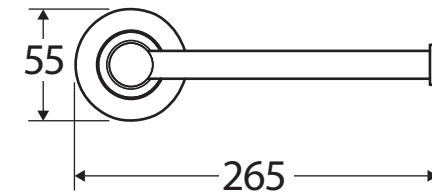

Kaya®

HAND TOWEL RAIL/ TOILET ROLL HOLDER

Features

- Circular cover plate
- Super strong 4-point wall mount
- Can be mounted left-hand or right-hand for hand towels or vertically for toilet rolls
- Fully concealed fixings
- Made from stainless steel
- Hex key not required for installation

Please Note: These products may have a visible Fienza or Watermark logo.