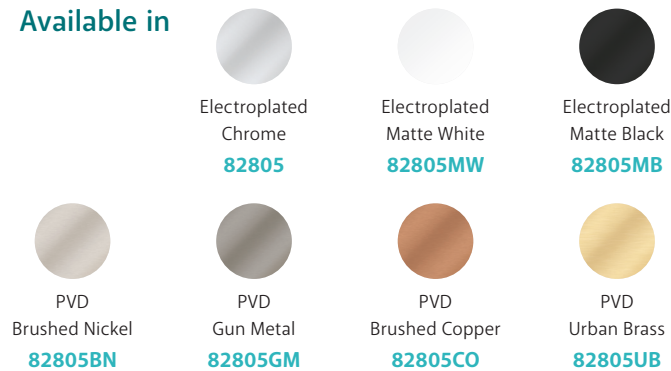

Available in

Cleaning & Care

- Regularly clean with mild soapy water using a microfibre cloth.
- In highly polluted or coastal locations, we recommend cleaning 2-3 times per week.
- Do not use harsh detergents, bleach, cream cleaners or citrus based cleaners. These substances are abrasive and will damage the surface.
- Do not use undue pressure and wipe in one direction only

We aim to ensure that specifications are correct at the time of publication. All measurements are shown in millimetres. Always use measurements of actual product received for final specification as the technical drawing may contain differences. Due to printing limitations, physical colour may vary from the image shown. Fienza reserves the right to make modifications without prior notice.