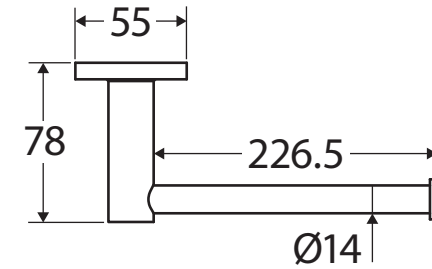

Kaya®

HAND TOWEL RAIL/ TOILET ROLL HOLDER

Features

- Circular cover plate
- Super strong 4-point wall mount
- Can be mounted left-hand or right-hand for hand towels or vertically for toilet rolls
- Fully concealed fixings
- Made from stainless steel
- Hex key not required for installation

Please Note: These products may have a visible Fienza or Watermark logo.