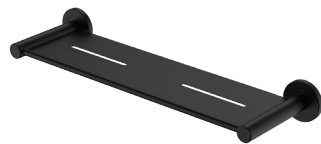

# Kaya® SHOWER SHELF

## Features

- Circular cover plates
- Super strong 4-point wall mount
- Drain channels
- Fully concealed fixings
- Made from zinc and stainless steel
- Hex key used in installation

**Please Note:** These products may have a visible Fienza or Watermark logo.

## Available in

Electroplated  
Chrome  
**82807**

Electroplated  
Matte White  
**82807MW**

Electroplated  
Matte Black  
**82807MB**

PVD  
Brushed Nickel  
**82807BN**

PVD  
Gun Metal  
**82807GM**

PVD  
Brushed Copper  
**82807CO**