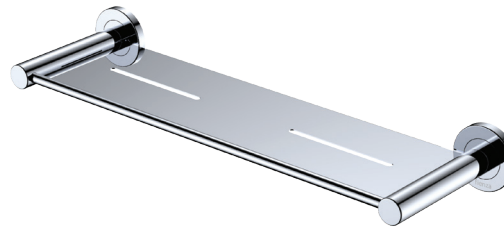

# Kaya® SHOWER SHELF

## Features

- Circular cover plates
- Super strong 4-point wall mount
- Drain channels
- Fully concealed fixings
- Made from zinc and stainless steel
- Hex key used in installation

**Please Note:** These products may have a visible Fienza or Watermark logo.