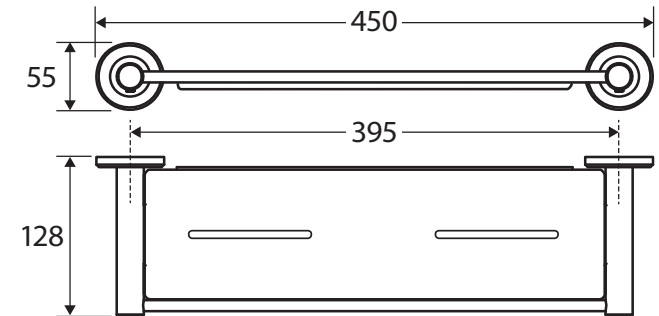

## Features

- Circular cover plates
- Super strong 4-point wall mount
- Drain channels
- Fully concealed fixings
- Made from zinc and stainless steel
- Hex key used in installation

**Please Note:** These products may have a visible Fienza or Watermark logo.

We aim to ensure that specifications are correct at the time of publication. All measurements are shown in millimetres. Always use measurements of actual product received for final specification as the technical drawing may contain differences. Due to printing limitations, physical colour may vary from the image shown. Fienza reserves the right to make modifications without prior notice.