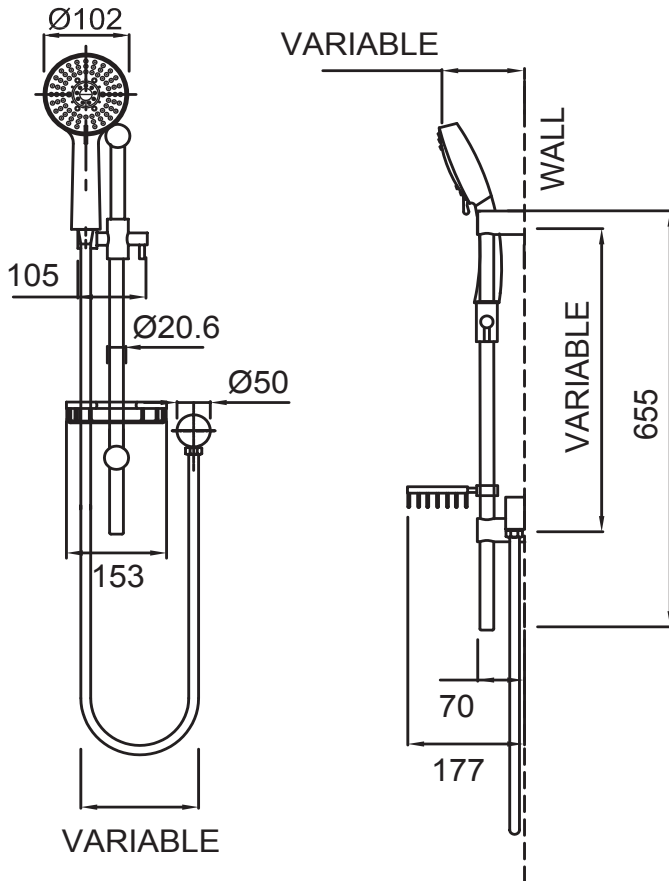

18-7041
TORRENTIAL T3
BRASS RAIL SHOWER

Twist Free
Hose

FINISH: Chrome

FUNCTIONS: Normal, Massage, Combination Normal/Massage, Champagne, Combination Normal/Champagne

MOUNTING METHOD: Twin solid mounting

SUPPLY: Mains Pressure

CONNECTIONS: 1/2" BSP Female

WORKING PRESSURES: 150 - 500 kpa

OPERATING TEMPERATURE: Recommended 50°C*

*Refer AS/NZS 3500

- 5 function adjustable spray handset
- High quality solid metal rail and pillars for extra durability
- Height adjustable handset holder with easy to use, twist lock metal slider
- Stilo wall elbow and chrome soap dish
- Strong and durable Satin-Smooth hose