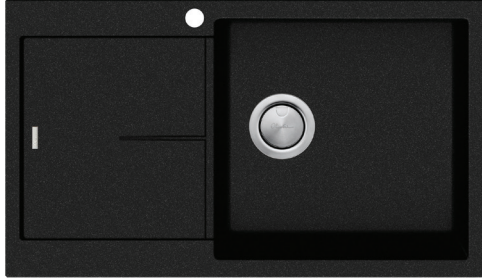

Santorini

Italian made

All dimensions in mm

ST-BL1525 RHB

Black Large Single Bowl Topmount Sink With Drainer

Specifications /

Sink size	860W x 500H mm
Bowl size	Main Bowl 450W x 430H x 210D / 40.5L
Construction	Moulded granite
Material	80% granite and quartz particles and 20% acrylic
Installation	Topmount
Fixings	Topmount clips supplied
Min cabinet size	600 mm
Tap holes	One tap hole only
Waste fittings	1 x 90 mm basket waste included
Overflow	Not available
Carton size	960 x 580 x 310 mm
Weight	13.2 kg
Warranty	Lifetime manufacturer's warranty (refer to oliveri.com.au)
Maintenance and care instructions	Clean the sink regularly with warm water, a liquid detergent and a soft cloth. Do not use abrasive powders or creams and avoid chemically aggressive detergents. Generic stains should be removed immediately with very hot water and a cleaning product. For organic stains which are especially difficult to remove, it is recommended that you fill the sink with a highly diluted organic cleaner such as bleach and let stand overnight. The next morning, rinse with warm water and a soft cloth.

Included accessories /

AC28
Basket Waste