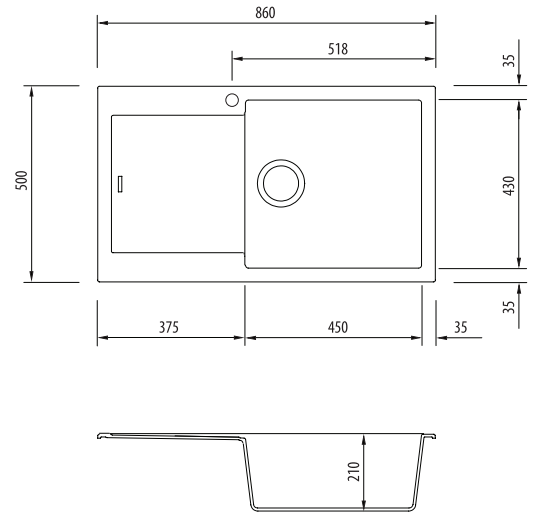

Santorini

Italian made

All dimensions in mm

ST-BL1525 RHB

Black Large Single Bowl Topmount Sink With Drainer

Specifications /

Sink size	860W x 500H mm
Bowl size	Main Bowl 450W x 430H x 210D / 40.5L
Construction	Moulded granite
Material	80% granite and quartz particles and 20% acrylic
Installation	Topmount
Fixings	Topmount clips supplied
Min cabinet size	600 mm
Tap holes	One tap hole only
Waste fittings	1 x 90 mm basket waste included
Overflow	Not available
Carton size	960 x 580 x 310 mm
Weight	13.2 kg
Warranty	Lifetime manufacturer's warranty (refer to oliveri.com.au)
Maintenance and care instructions	Clean the sink regularly with warm water, a liquid detergent and a soft cloth. Do not use abrasive powders or creams and avoid chemically aggressive detergents. Generic stains should be removed immediately with very hot water and a cleaning product. For organic stains which are especially difficult to remove, it is recommended that you fill the sink with a highly diluted organic cleaner such as bleach and let stand overnight. The next morning, rinse with warm water and a soft cloth.