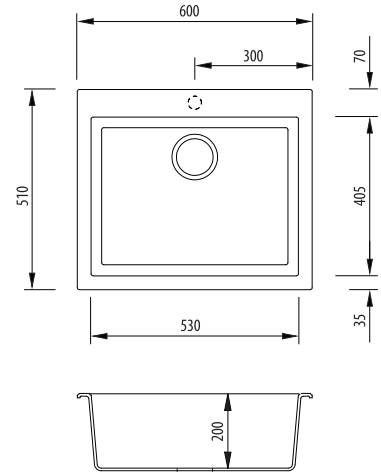

Santorini

Italian made

All dimensions in mm

ST-BL1561

Black Grande Bowl Topmount Sink

Specifications /

Sink size	600W x 510H mm
Bowl size	Grande Bowl 530W x 405H x 200D / 43L
Construction	Moulded granite
Material	80% granite and quartz particles and 20% acrylic
Installation	Topmount
Fixings	Topmount clips supplied
Min cabinet size	600 mm
Tap holes	1 tap hole only
Waste fittings	1 x 90 mm basket waste included
Overflow	Not available
Carton size	720 x 600 x 280 mm
Weight	12 kg
Warranty	Lifetime manufacturer's warranty (refer to oliveri.com.au)
Maintenance and care instructions	Clean the sink regularly with warm water, a liquid detergent and a soft cloth. Do not use abrasive powders or creams and avoid chemically aggressive detergents. Generic stains should be removed immediately with very hot water and a cleaning product. For organic stains which are especially difficult to remove, it is recommended that you fill the sink with a highly diluted organic cleaner such as bleach and let stand overnight. The next morning, rinse with warm water and a soft cloth.