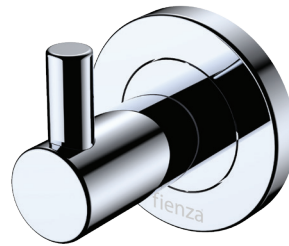

## ROBE HOOK

### Features

- Circular cover plate
- Super strong 4-point wall mount
- Fully concealed fixings
- Made from zinc and stainless steel
- Hex key used in installation

**Please Note:** These products may have a visible Fienza or Watermark logo.