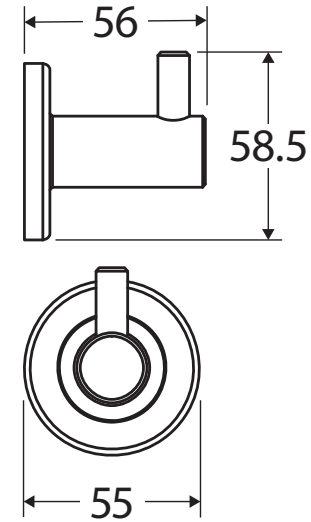

### Features

- Circular cover plate
- Super strong 4-point wall mount
- Fully concealed fixings
- Made from zinc and stainless steel
- Hex key used in installation

**Please Note:** These products may have a visible Fienza or Watermark logo.

We aim to ensure that specifications are correct at the time of publication. All measurements are shown in millimetres. Always use measurements of actual product received for final specification as the technical drawing may contain differences. Due to printing limitations, physical colour may vary from the image shown. Fienza reserves the right to make modifications without prior notice.