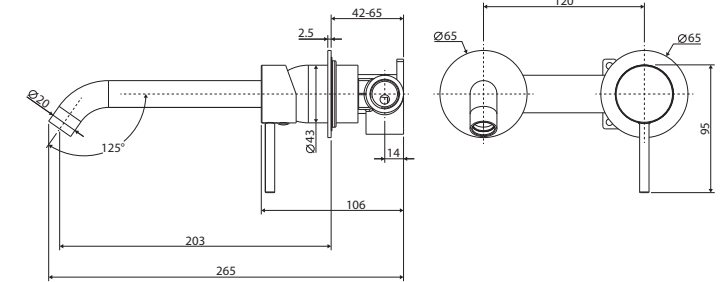

Kaya®

BASIN/BATH WALL MIXER SET

ROUND PLATES
200MM OUTLET

Features

WELS 5 Star rated, 5L/min when installed over basin

- Designed for basin and bath
- Round, pin lever handle design
- Curved outlet
- Free flow aerator included for bath installation
- Made from solid brass
- High quality European cartridge (35 mm)

Please note: This product may have a visible Fienza or Watermark logo.

Available in

Electroplated Chrome 228104-200	Electroplated Matte White 228104MW-200	Electroplated Matte Black 228104B-200
PVD Brushed Nickel 228104BN-200	PVD Gun Metal 228104GM-200	PVD Brushed Copper 228104CO-200
	PVD Urban Brass 228104UB-200	

Cleaning & Care

- Regularly clean with mild soapy water using a microfibre cloth.
- In highly polluted or coastal locations, we recommend cleaning 2-3 times per week.
- Do not use harsh detergents, bleach, cream cleaners or citrus based cleaners. These substances are abrasive and will damage the surface.
- Do not use undue pressure and wipe in one direction only.

We aim to ensure that specifications are correct at the time of publication. All measurements are shown in millimetres. Always use measurements of actual product received for final specification as the technical drawing may contain differences. Due to printing limitations, physical colour may vary from the image shown. Fienza reserves the right to make modifications without prior notice.