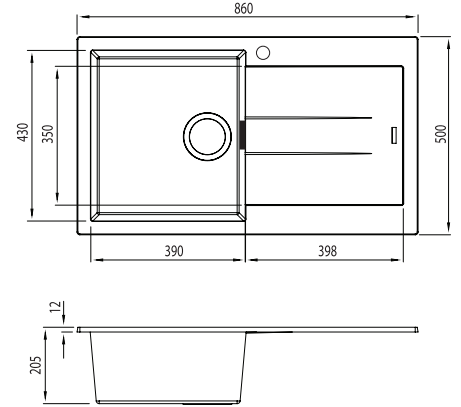

# Santorini

Italian made

All dimensions in mm

## ST-BL1521 OF

Black Single Bowl Topmount Sink With Drainer

— Overflow location

### Specifications /

<b>Sink size</b>	860W x 500H mm
<b>Bowl size</b>	Main Bowl 2 390W x 430H x 200D / 34L
<b>Construction</b>	Moulded granite
<b>Material</b>	80% granite and quartz particles and 20% acrylic
<b>Installation</b>	Topmount
<b>Fixings</b>	Topmount clips supplied
<b>Min cabinet size</b>	500 mm
<b>Tap holes</b>	One tap hole only
<b>Waste fittings</b>	1 x 90 mm basket waste included
<b>Overflow</b>	Overflow kit included
<b>Carton size</b>	960 x 580 x 310 mm
<b>Weight</b>	15 kg
<b>Warranty</b>	Lifetime manufacturer's warranty (refer to Oliveri website)
<b>Maintenance and care instructions</b>	Clean the sink regularly with warm water, a liquid detergent and a soft cloth. Do not use abrasive powders or creams and avoid chemically aggressive detergents. Generic stains should be removed immediately with very hot water and a cleaning product. For organic stains which are especially difficult to remove, it is recommended that you fill the sink with a highly diluted organic cleaner such as bleach and let stand overnight. The next morning, rinse with warm water and a soft cloth.