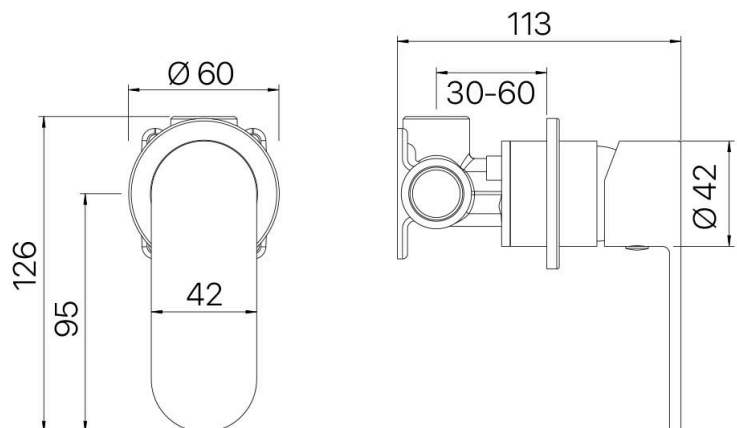

SCAN FOR MORE

A BRAND BY

BRASSHARDS

— GROUP —

www.mixxtapware.com.au | info@mixxtapware.com.au | 1800 657 697