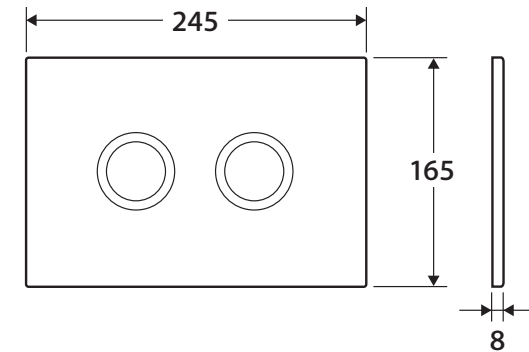

Fienza Care

RAISED BUTTON FLUSH PLATE

FOR R&T
PNEUMATIC CISTERN

Features

- For use with R&T pneumatic cisterns
- Dual flush
- Raised buttons
- Made from ABS
- Can install for AS 1428.1 Accessible compliance

We aim to ensure that specifications are correct at the time of publication. All measurements are shown in millimetres. Always use measurements of actual product received for final specification as the technical drawing may contain differences. Due to printing limitations, physical colour may vary from the image shown. Fienza reserves the right to make modifications without prior notice.