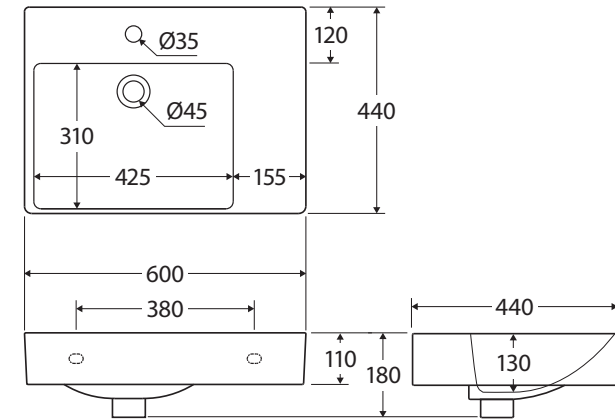

## WALL BASIN, LEFT BOWL

### Features

- Can install for AS 1428.1:2021 compliance
- Contemporary thin rim design
- Integrated shelf for extra storage space
- Gloss white vitreous china
- Built-in overflow
- Requires 32 mm overflow waste (not included)
- Chrome overflow ring and wall mounting bolts included
- Capacity: 9.5L

We aim to ensure that specifications are correct at the time of publication. All measurements are shown in millimetres. For ceramic products, please allow +/- 10 mm tolerance for manufacturing variance. Always use measurements of actual product received for final specification as the technical drawing may contain differences. Due to printing limitations, physical colour may vary from the image shown. Fienza reserves the right to make modifications without prior notice.