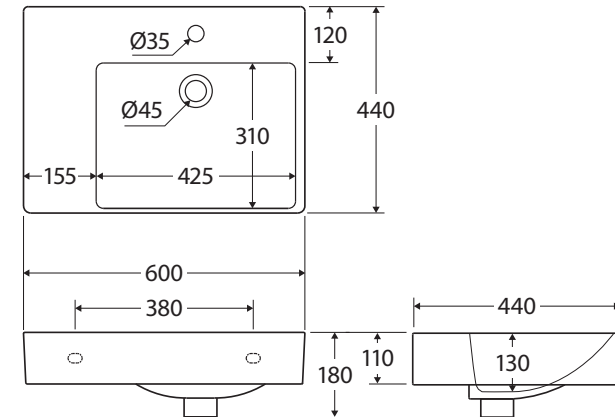

Tono Care

WALL BASIN, RIGHT BOWL

Features

- Can install for AS 1428.1:2021 compliance
- Contemporary thin rim design
- Integrated shelf for extra storage space
- Gloss white vitreous china
- Built-in overflow
- Requires 32 mm overflow waste (not included)
- Chrome overflow ring and wall mounting bolts included
- Capacity: 9.5L

Available in

No Tap Hole
RB5042R

1 Tap Hole
RB5042R-1

Cleaning & Care

- Wipe with a clean, soft cloth and mild soapy water or non-abrasive bathroom cleaner. Test in an inconspicuous area before cleaning the whole basin.
- Avoid placing hot objects, such as hair straighteners, on any surface as these will cause discolouration and marking.
- Spills of hair dye, after-shave lotion, nail polish and remover, aerosol spray and other harsh chemicals should be removed immediately to prevent damage and discolouration. Clean immediately with mild soapy water using a clean, soft cloth.

We aim to ensure that specifications are correct at the time of publication. All measurements are shown in millimetres. For ceramic products, please allow +/- 10 mm tolerance for manufacturing variance. Always use measurements of actual product received for final specification as the technical drawing may contain differences. Due to printing limitations, physical colour may vary from the image shown. Fienza reserves the right to make modifications without prior notice.