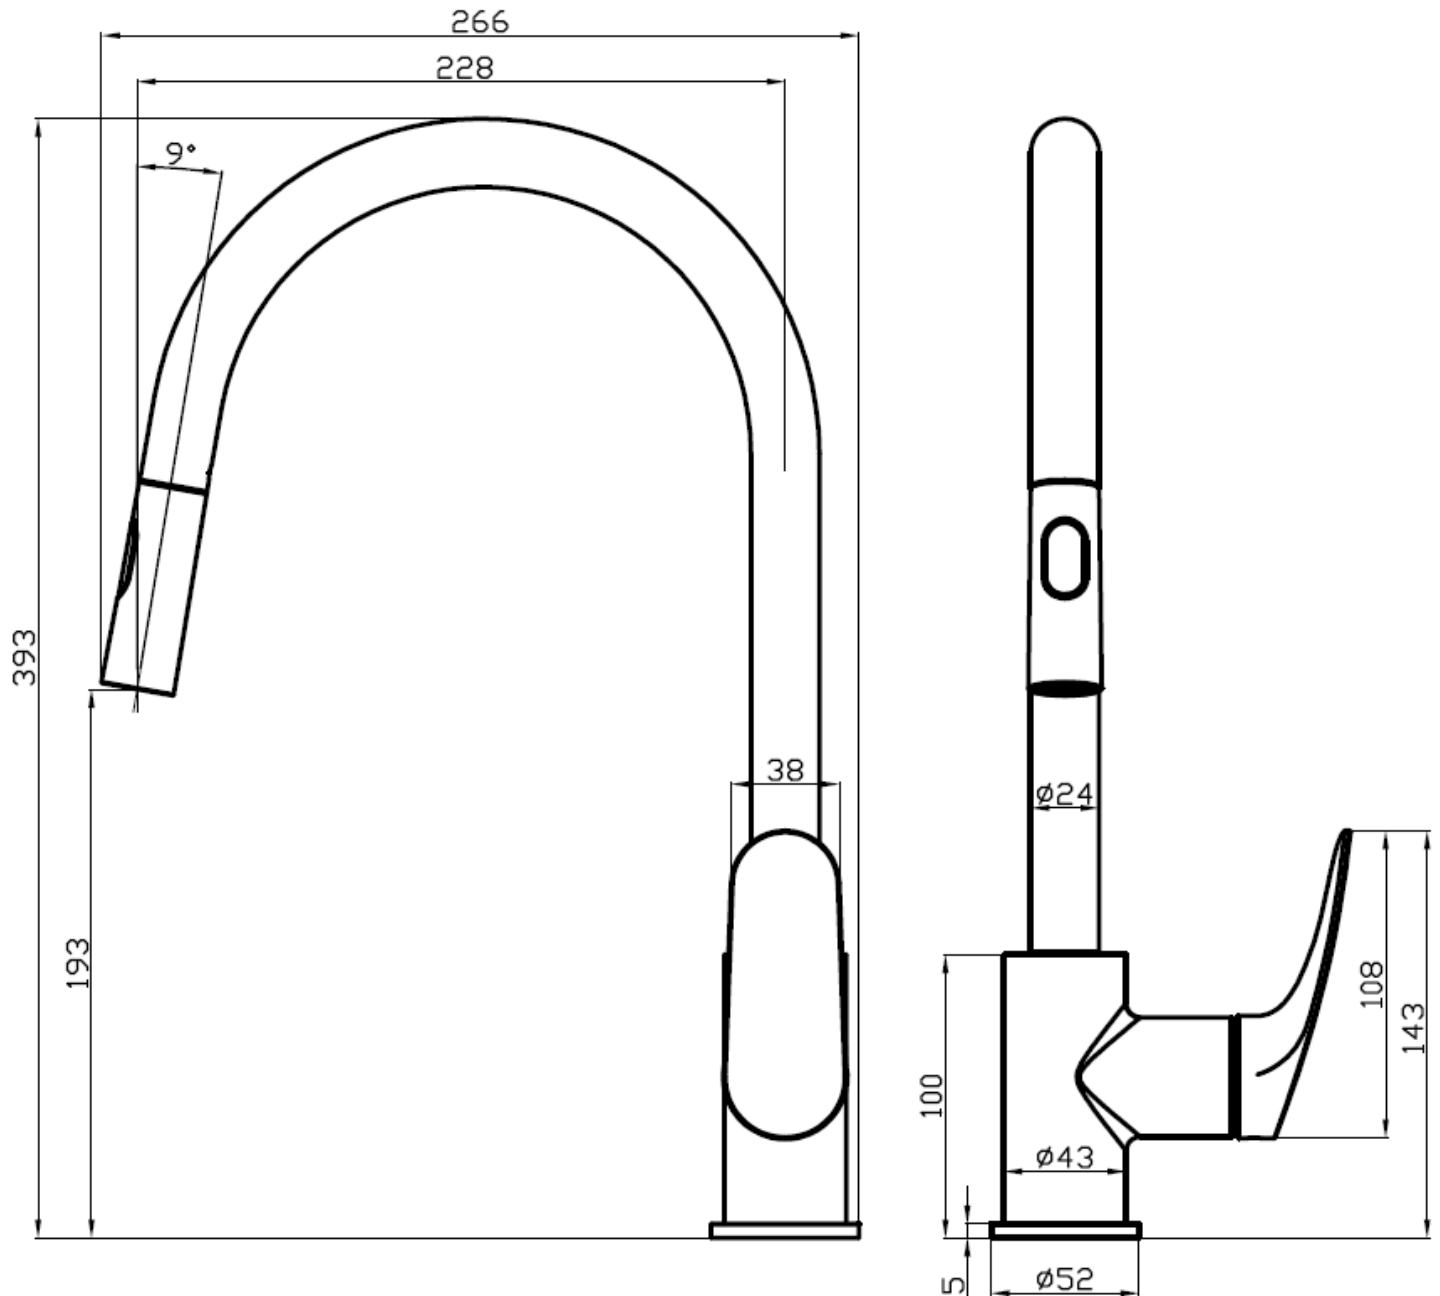

Winton Sink Mixer With Pullout and Veggie Spray Brushed Nickel.

Product Code: 285017

Product Specifications.

WELS rating	WELS 5 Star 6.0L/min
Warranty	20 years - Mixer Cartridge, Body, Aerator, Hoses, Spout, Handle and Chrome Finish 10 years - Handpieces and pull-down hoses 5 years - PVD and Electroplate finishes 1 year - Seals and Labour
Colour	Brushed Nickel
Finish	PVD
Material	Lead Free Brass
Mount Type	Hob mount
Spout Reach	228mm
Spout Height	393mm
Swivel	Yes
Handpiece function	Pullout

Intergrated backflow prevention	Yes
Spray Function	Single and veggie spray
Cartridge & Operation	35mm ceramic disc with brass cartridge housing
Connector Tails	Nylon braided PERT lined hoses
Handle Style	Paddle
Recommended Operating Pressure	150/500kpa
Inclusions	Sink Mixer Installation instructions
Maintenance & Care	Clean using a soft sponge or cloth with warm soapy water or detergent. Never use abrasive brushes or scourer pads to clean products. Rinse with water immediately after using any cleaning solution

For more information call 1800 BATHROOM (1800 228 476) or visit raymor.com.au

® Registered trademark of Tradelink. All dimensions are in millimetres. Dimensions are approximate and should be checked against the physical product before installation. Changes may be made to this specification without notice due to our commitment to continual improvement. See raymor.com.au for full warranty details.
All dimensions in mm.
Version 1

raymor

Winton Sink Mixer With Pullout and Veggie Spray Brushed Nickel.

Product Code: 285017

For more information call 1800 BATHROOM (1800 228 476) or visit raymor.com.au

© Registered trademark of Tradelink. All dimensions are in millimetres. Dimensions are approximate and should be checked against the physical product before installation. Changes may be made to this specification without notice due to our commitment to continual improvement. See raymor.com.au for full warranty details.
All dimensions in mm.