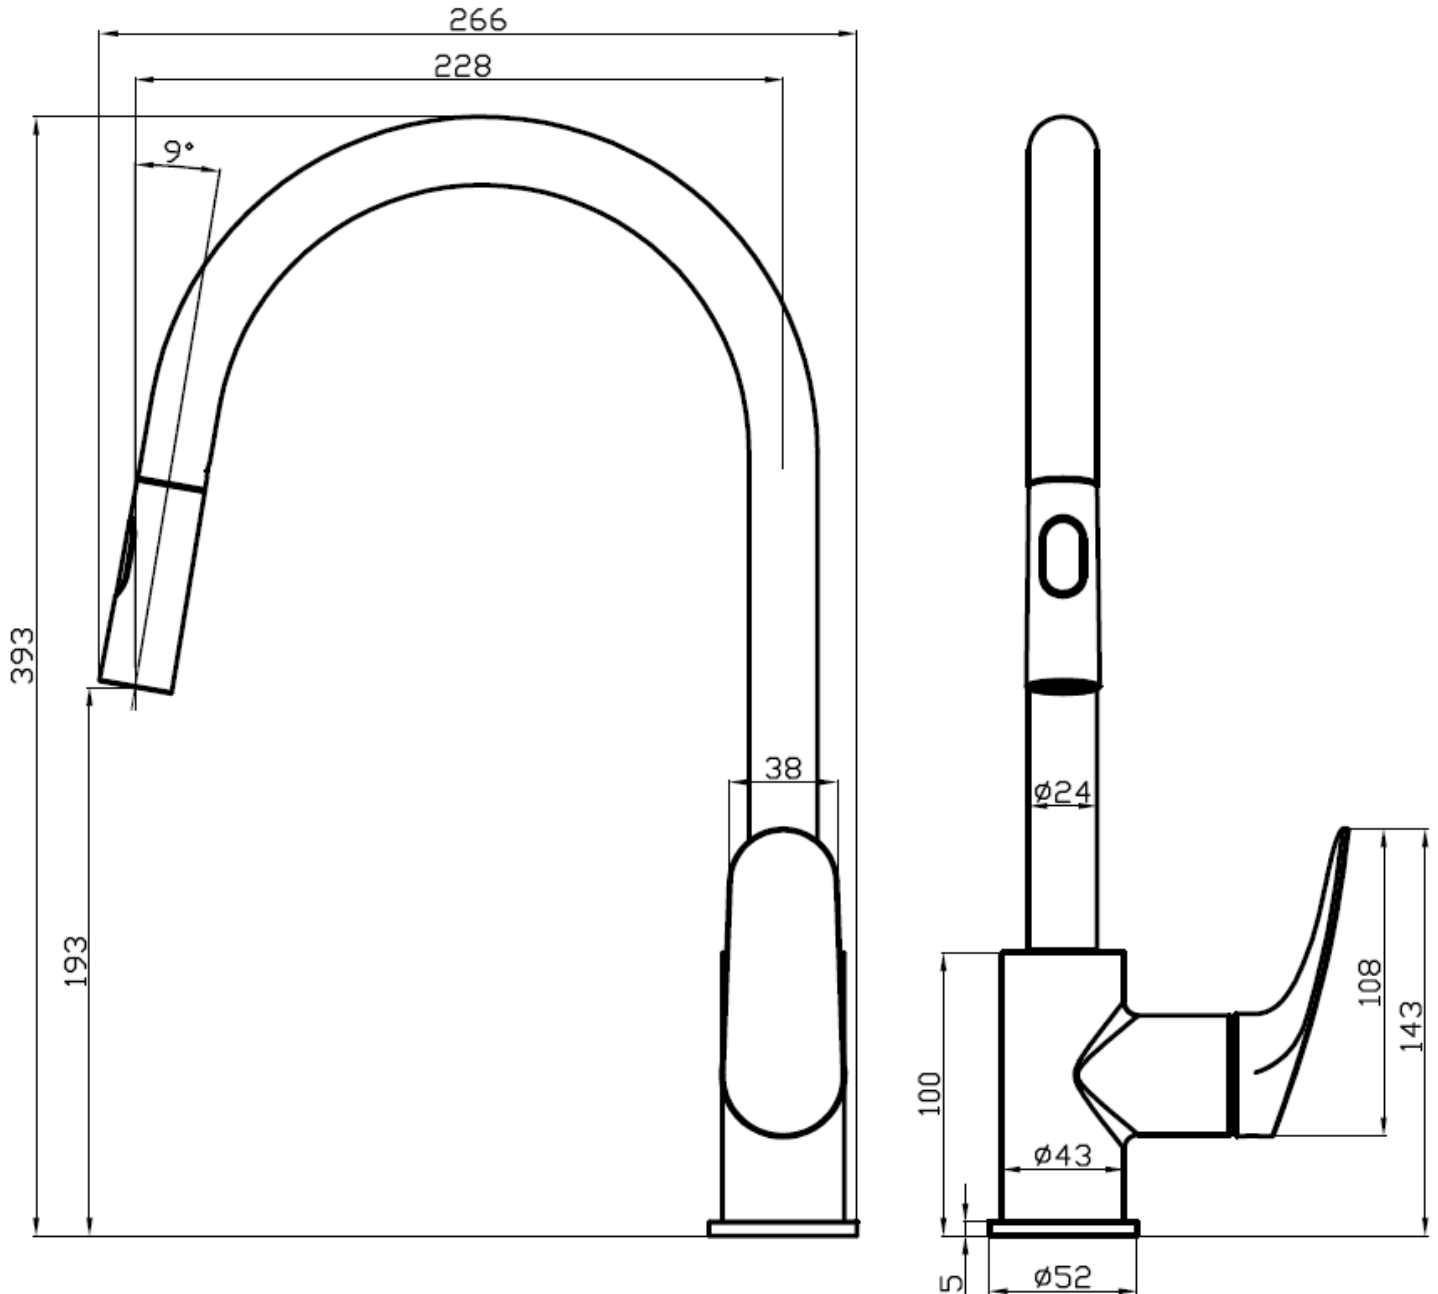

Winton Sink Mixer With Pullout and Veggie Spray Chrome.

Product Code: 285015

Product Specifications.

WELS rating	WELS 5 Star 6.0L/min
Warranty	20 years - Mixer Cartridge, Body, Aerator, Hoses, Spout, Handle and Chrome Finish 10 years - Handpieces and pull-down hoses 5 years - PVD and Electroplate finishes 1 year - Seals and Labour
Colour	Chrome
Finish	Electroplating
Material	Lead Free Brass
Mount Type	Hob mount
Spout Reach	228mm
Spout Height	393mm
Swivel	Yes
Handpiece function	Pullout

For more information call 1800 BATHROOM (1800 228 476) or visit raymor.com.au

® Registered trademark of Tradelink. All dimensions are in millimetres. Dimensions are approximate and should be checked against the physical product before installation. Changes may be made to this specification without notice due to our commitment to continual improvement. See raymor.com.au for full warranty details.
All dimensions in mm.

Version 1

raymor

Winton Sink Mixer With Pullout and Veggie Spray Chrome.

Product Code: 285015

For more information call 1800 BATHROOM (1800 228 476) or visit raymor.com.au

© Registered trademark of Tradelink. All dimensions are in millimetres. Dimensions are approximate and should be checked against the physical product before installation. Changes may be made to this specification without notice due to our commitment to continual improvement. See raymor.com.au for full warranty details.

All dimensions in mm.
Version 1

raymor