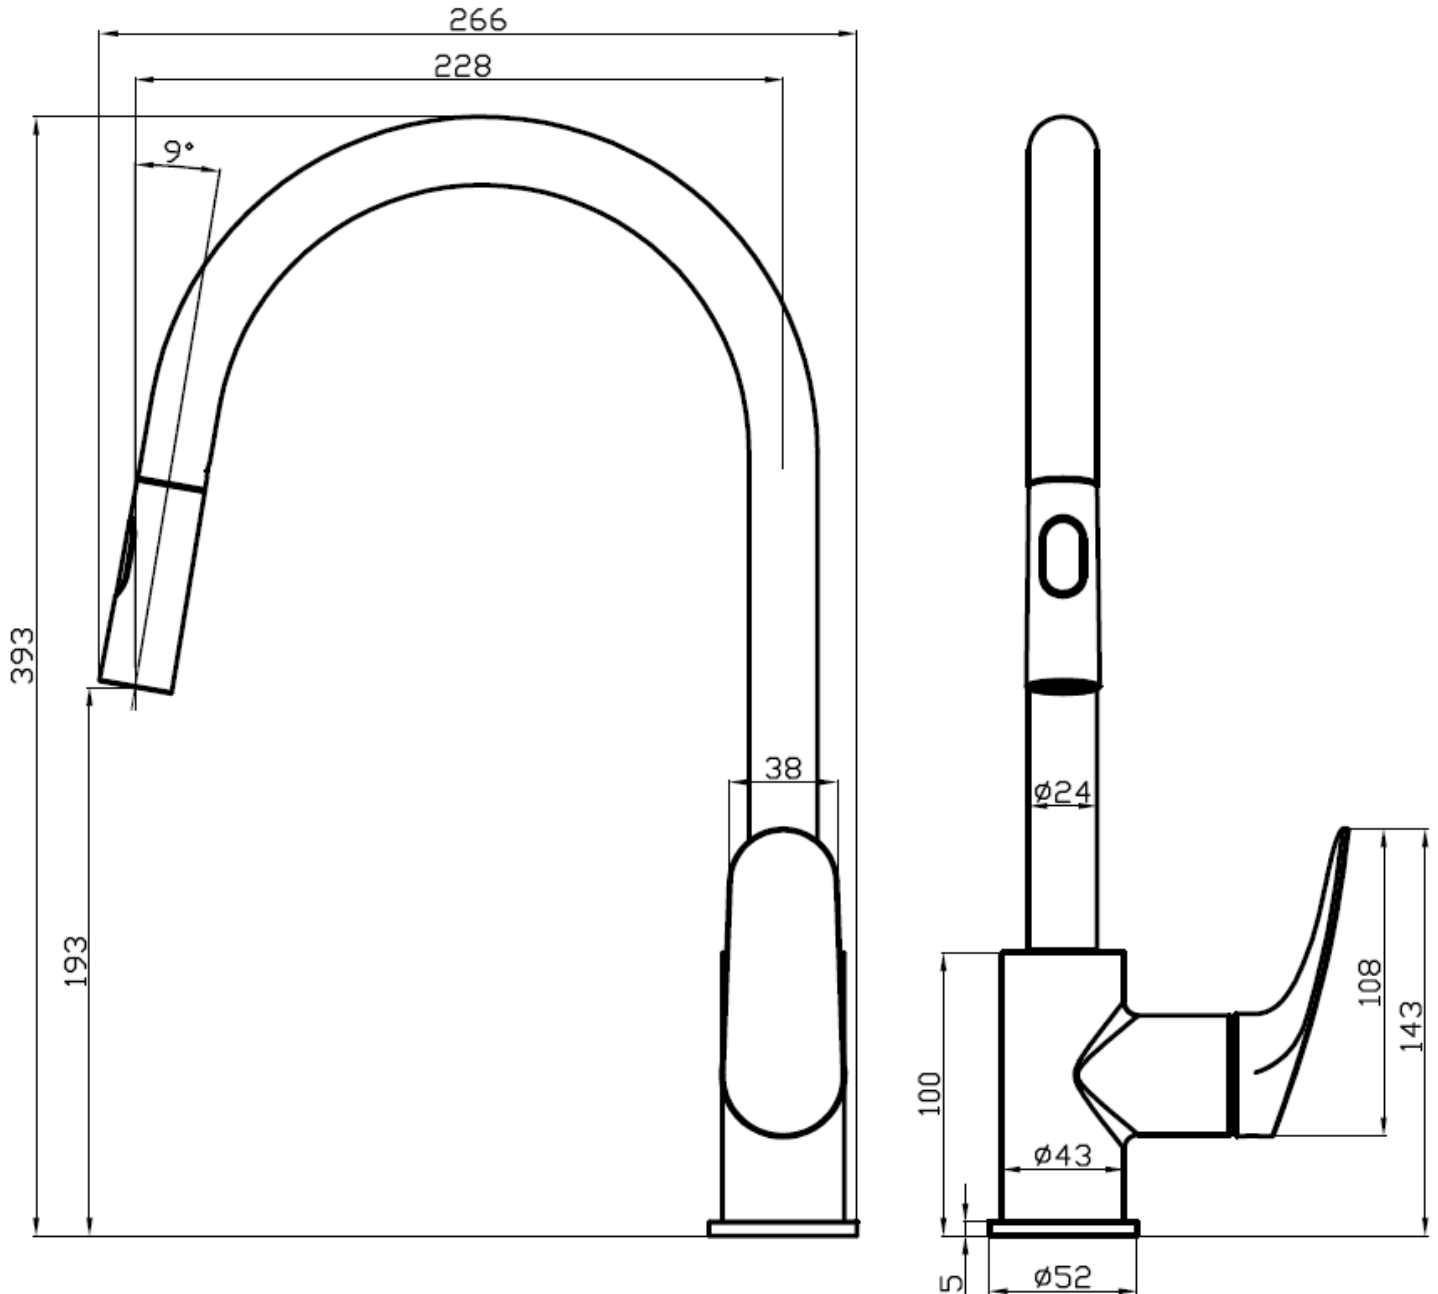

## Product Specifications.

<b>WELS rating</b>	WELS 5 Star 6.0L/min
<b>Warranty</b>	20 years - Mixer Cartridge, Body, Aerator, Hoses, Spout, Handle and Chrome Finish 10 years - Handpieces and pull-down hoses 5 years - PVD and Electroplate finishes 1 year - Seals and Labour
<b>Colour</b>	Black
<b>Finish</b>	Electroplating
<b>Material</b>	Lead Free Brass
<b>Mount Type</b>	Hob mount
<b>Spout Reach</b>	228mm
<b>Spout Height</b>	393mm
<b>Swivel</b>	Yes
<b>Handpiece function</b>	Pullout

For more information call 1800 BATHROOM (1800 228 476) or visit [raymor.com.au](http://raymor.com.au)

® Registered trademark of Tradelink. All dimensions are in millimetres. Dimensions are approximate and should be checked against the physical product before installation. Changes may be made to this specification without notice due to our commitment to continual improvement. See [raymor.com.au](http://raymor.com.au) for full warranty details.  
All dimensions in mm.

# Winton Sink Mixer With Pullout and Veggie Spray Black.

Product Code: 285016

For more information call 1800 BATHROOM (1800 228 476) or visit [raymor.com.au](http://raymor.com.au)

© Registered trademark of Tradelink. All dimensions are in millimetres. Dimensions are approximate and should be checked against the physical product before installation. Changes may be made to this specification without notice due to our commitment to continual improvement. See [raymor.com.au](http://raymor.com.au) for full warranty details.  
All dimensions in mm.