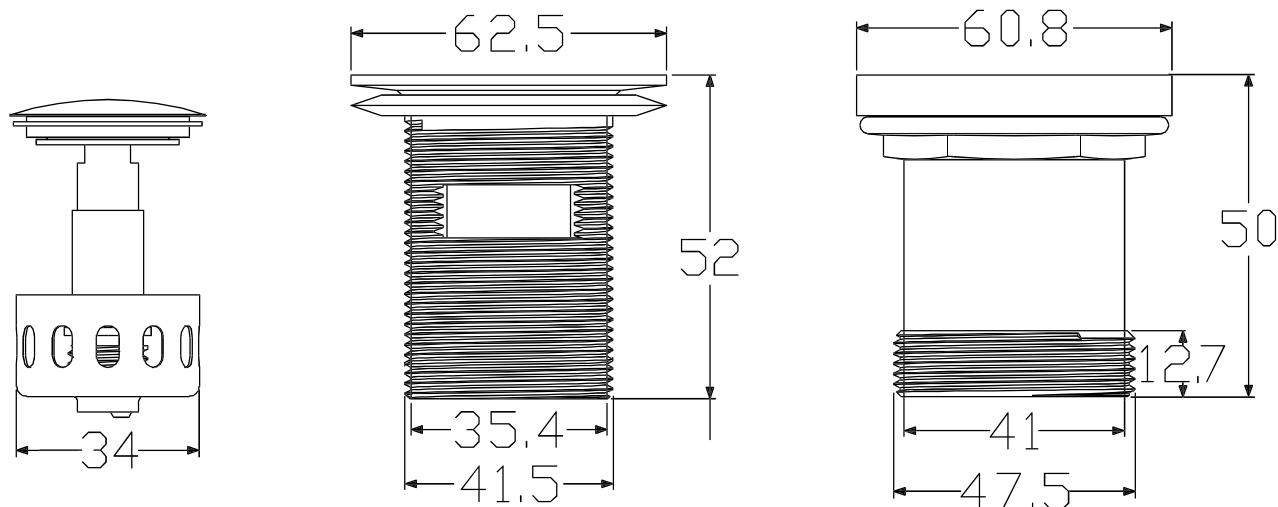

For more information call 1800 BATHROOM (1800 228 476) or visit [raymor.com.au](http://raymor.com.au)

© Registered trademark of Tradelink. All dimensions are in millimetres. Dimensions are approximate and should be checked against the physical product before installation. Changes may be made to this specification without notice due to our commitment to continual improvement. See [raymor.com.au](http://raymor.com.au) for full warranty details.

All dimensions in mm.  
Version 1

**raymor**

# Basin Pop Up Plug & Waste 32mm/40mm x 50mm with Hair Catcher Black.

Product Code: 181535

For more information call 1800 BATHROOM (1800 228 476) or visit [raymor.com.au](http://raymor.com.au)

© Registered trademark of Tradelink. All dimensions are in millimetres. Dimensions are approximate and should be checked against the physical product before installation. Changes may be made to this specification without notice due to our commitment to continual improvement. See [raymor.com.au](http://raymor.com.au) for full warranty details.