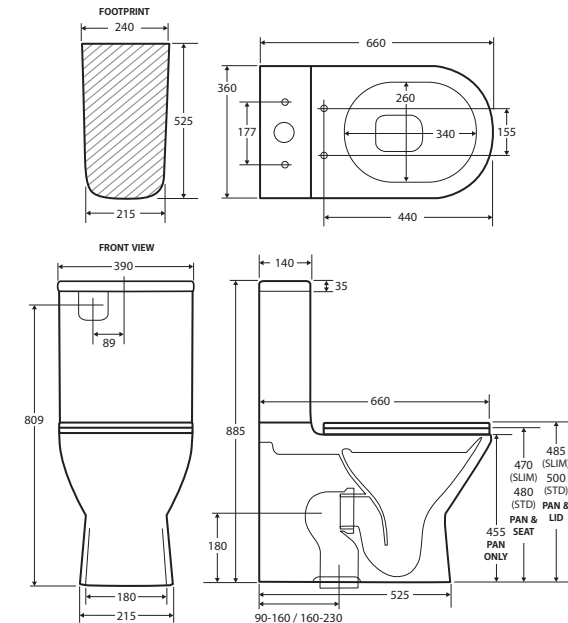

#### Features

WELS 4 Star - 4.6/3.1L (3.4L avg/flush)

- Gloss white finish
- Tornado rimless ultra quiet flush
- Extra height
- Quick release, soft close seat
- Chrome flush buttons & stainless steel hinges
- R&T or Geberit flush systems
- Top or bottom inlets:
  - Left top inlet
  - Left or right bottom inlet
- Can install for AS 1428.1:2021 Ambulant compliance

#### Available in

P-Trap  
R&T System  
**K028P-2**

S-Trap 90-160  
R&T System  
**K028A-2**

S-Trap 160-230  
R&T System  
**K028B-2**

P-Trap  
Geberit System  
**K028GEP-2**

S-Trap 90-160  
Geberit System  
**K028GEA-2**

We aim to ensure that specifications are correct at the time of publication. All measurements are shown in millimetres. For ceramic products, please allow +/- 10 mm tolerance for manufacturing variance. Always use measurements of actual product received for final specification as the technical drawing may contain differences. Due to printing limitations, physical colour may vary from the image shown. Fienza reserves the right to make modifications without prior notice.