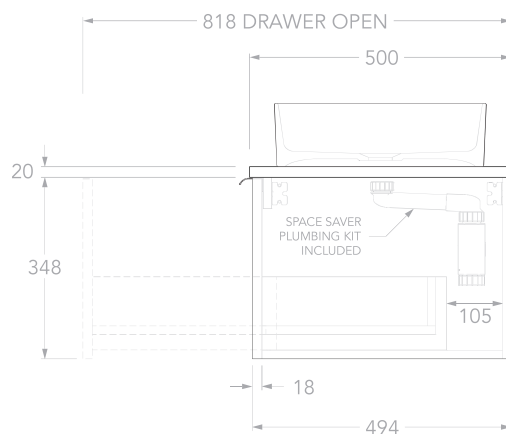

Mosman Vanity with Right Hand Basin 1200mm 2 Drawer.

For more information call 1800 BATHROOM (1800 228 476) or visit tradelink.com.au

© Registered trademark of Tradelink. Changes may be made to this specification without notice due to our commitment to continual improvement. See tradelink.com.au for full warranty details.