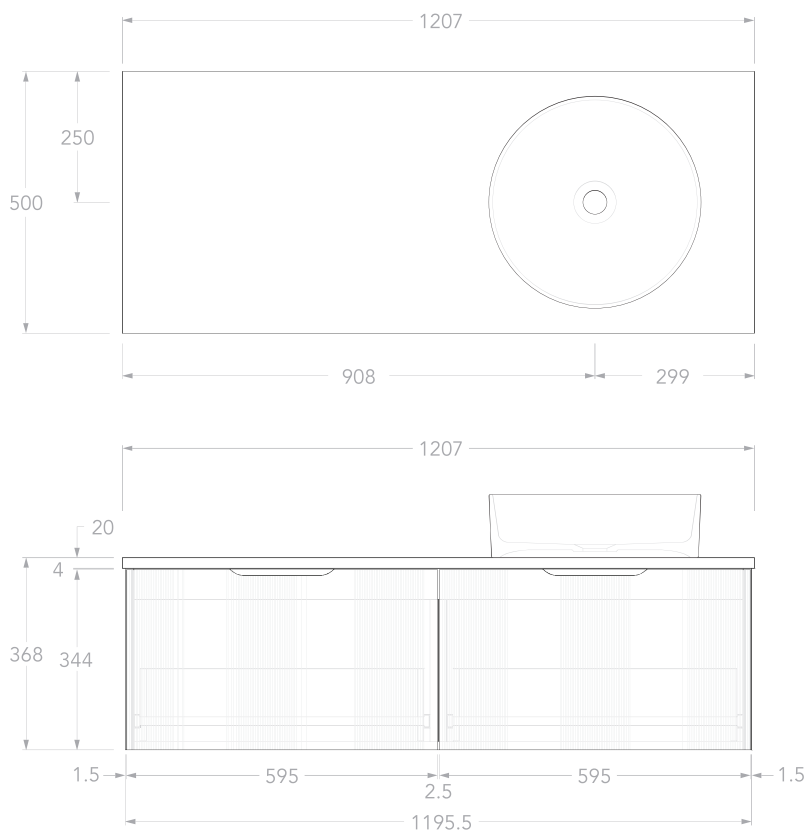

Mosman Vanity with Right Hand Basin 1200mm 2 Drawer.

For more information call 1800 BATHROOM (1800 228 476) or visit tradelink.com.au

© Registered trademark of Tradelink. Changes may be made to this specification without notice due to our commitment to continual improvement. See tradelink.com.au for full warranty details.