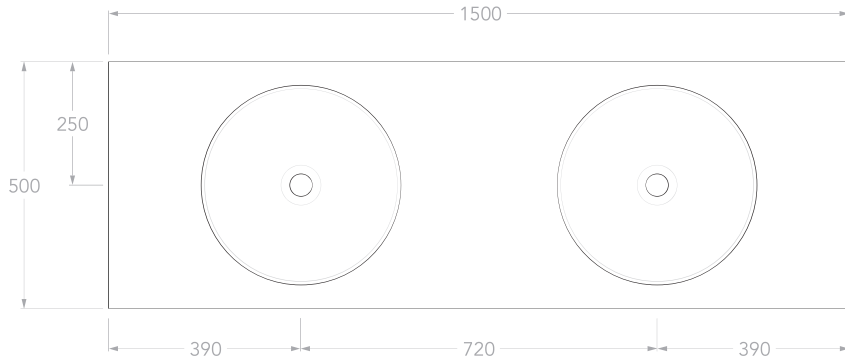

Mosman Vanity with Double Basin 1500mm 3 Drawer.

For more information call 1800 BATHROOM (1800 228 476) or visit tradelink.com.au

® Registered trademark of Tradelink. Changes may be made to this specification without notice due to our commitment to continual improvement. See tradelink.com.au for full warranty details.