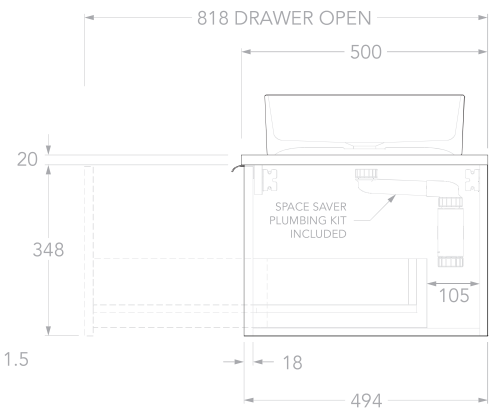

Mosman Vanity with Double Basin 1500mm 3 Drawer.

For more information call 1800 BATHROOM (1800 228 476) or visit tradelink.com.au

® Registered trademark of Tradelink. Changes may be made to this specification without notice due to our commitment to continual improvement. See tradelink.com.au for full warranty details.