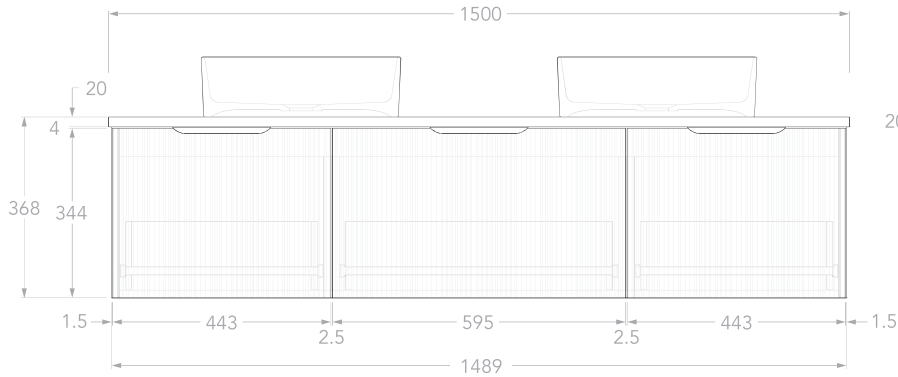

Mosman Vanity with Double Basin 1500mm 3 Drawer.

For more information call 1800 BATHROOM (1800 228 476) or visit tradelink.com.au

® Registered trademark of Tradelink. Changes may be made to this specification without notice due to our commitment to continual improvement. See tradelink.com.au for full warranty details.