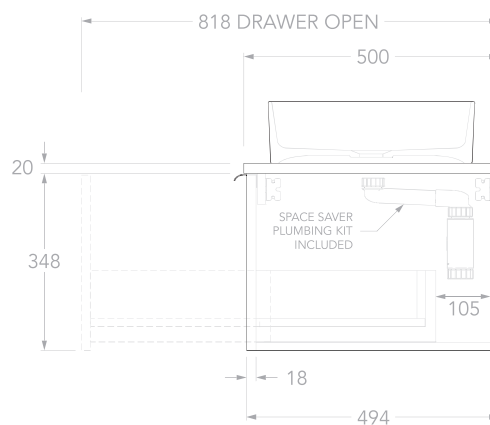

Mosman Vanity with Centre Basin 1200mm 2 Drawer.

For more information call 1800 BATHROOM (1800 228 476) or visit tradelink.com.au

® Registered trademark of Tradelink. Changes may be made to this specification without notice due to our commitment to continual improvement. See tradelink.com.au for full warranty details.