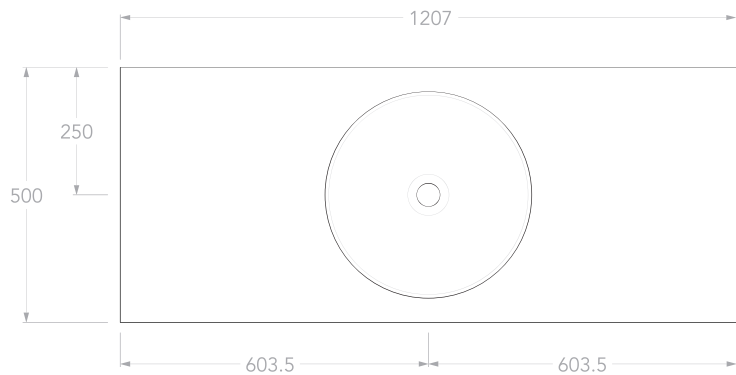

Mosman Vanity with Centre Basin 1200mm 2 Drawer.

For more information call 1800 BATHROOM (1800 228 476) or visit tradelink.com.au

® Registered trademark of Tradelink. Changes may be made to this specification without notice due to our commitment to continual improvement. See tradelink.com.au for full warranty details.