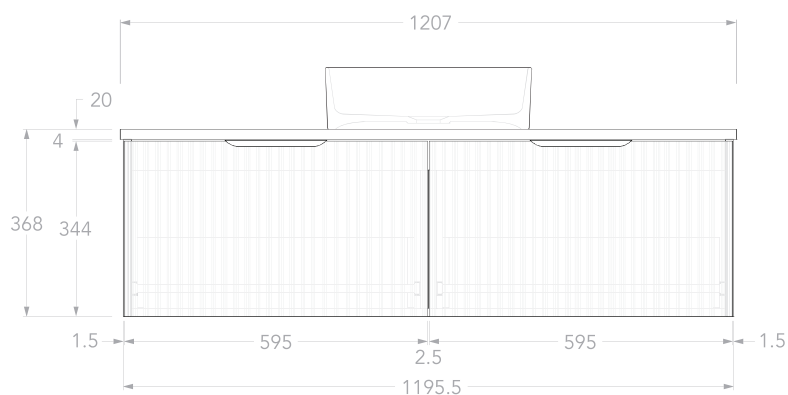

Mosman Vanity with Centre Basin 1200mm 2 Drawer.

For more information call 1800 BATHROOM (1800 228 476) or visit tradelink.com.au

® Registered trademark of Tradelink. Changes may be made to this specification without notice due to our commitment to continual improvement. See tradelink.com.au for full warranty details.