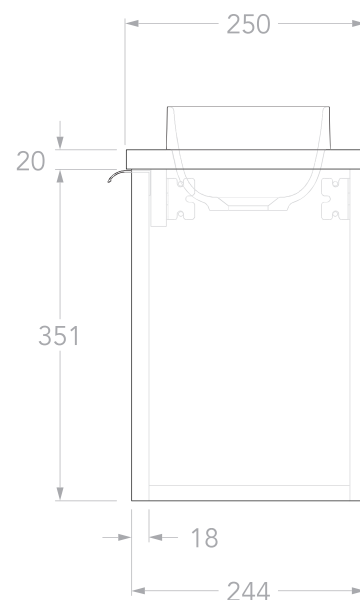

Mosman Mini Vanity with Basin 600mm 1 Door.

For more information call 1800 BATHROOM (1800 228 476) or visit tradelink.com.au

® Registered trademark of Tradelink. Changes may be made to this specification without notice due to our commitment to continual improvement. See tradelink.com.au for full warranty details.