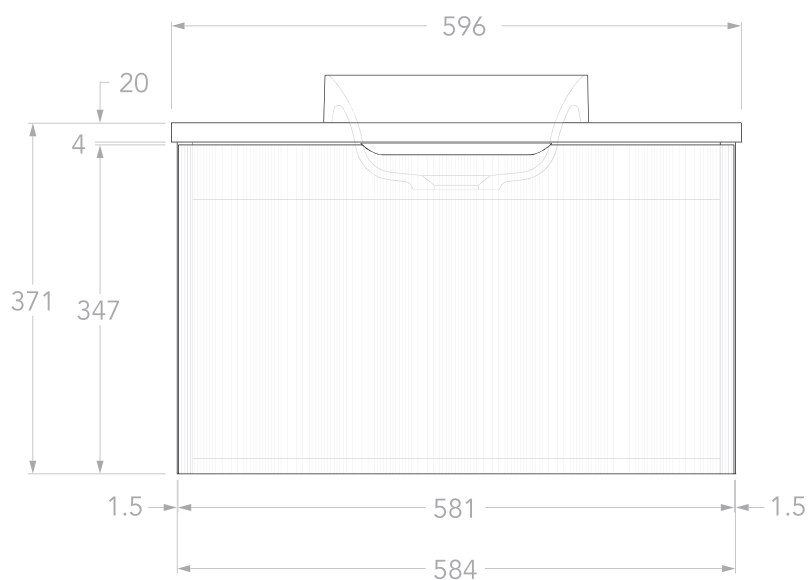

Mosman Mini Vanity with Basin 600mm 1 Door.

For more information call 1800 BATHROOM (1800 228 476) or visit tradelink.com.au

® Registered trademark of Tradelink. Changes may be made to this specification without notice due to our commitment to continual improvement. See tradelink.com.au for full warranty details.