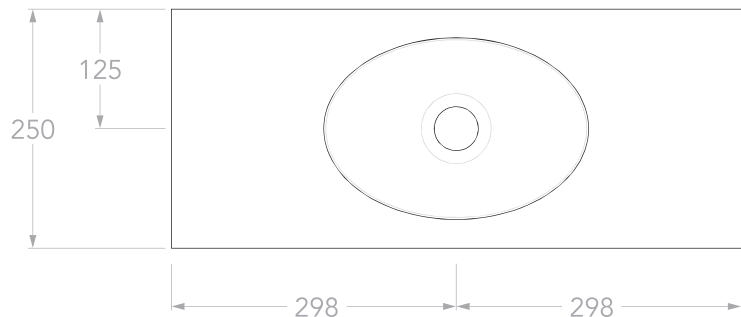

Mosman Mini Vanity with Basin 600mm 1 Door.

For more information call 1800 BATHROOM (1800 228 476) or visit tradelink.com.au

® Registered trademark of Tradelink. Changes may be made to this specification without notice due to our commitment to continual improvement. See tradelink.com.au for full warranty details.