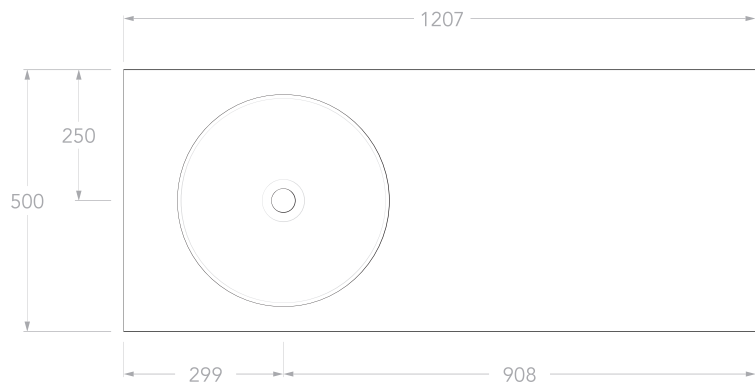

Mosman Vanity with Left Hand Basin 1200mm 2 Drawer.

For more information call 1800 BATHROOM (1800 228 476) or visit tradelink.com.au

® Registered trademark of Tradelink. Changes may be made to this specification without notice due to our commitment to continual improvement. See tradelink.com.au for full warranty details.