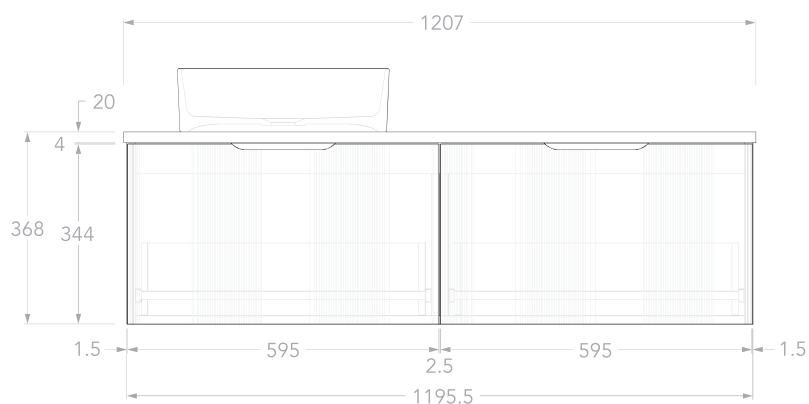

Mosman Vanity with Left Hand Basin 1200mm 2 Drawer.

For more information call 1800 BATHROOM (1800 228 476) or visit tradelink.com.au

® Registered trademark of Tradelink. Changes may be made to this specification without notice due to our commitment to continual improvement. See tradelink.com.au for full warranty details.