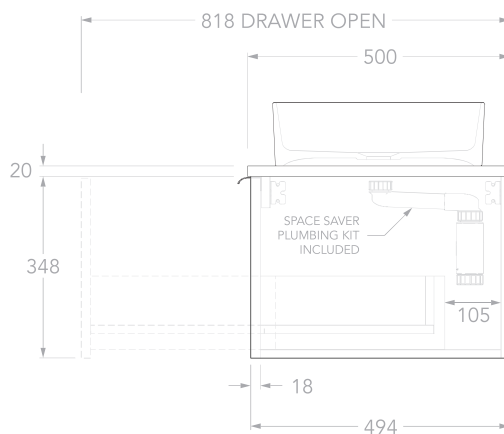

Mosman Vanity with Left Hand Basin 1200mm 2 Drawer.

For more information call 1800 BATHROOM (1800 228 476) or visit tradelink.com.au

® Registered trademark of Tradelink. Changes may be made to this specification without notice due to our commitment to continual improvement. See tradelink.com.au for full warranty details.