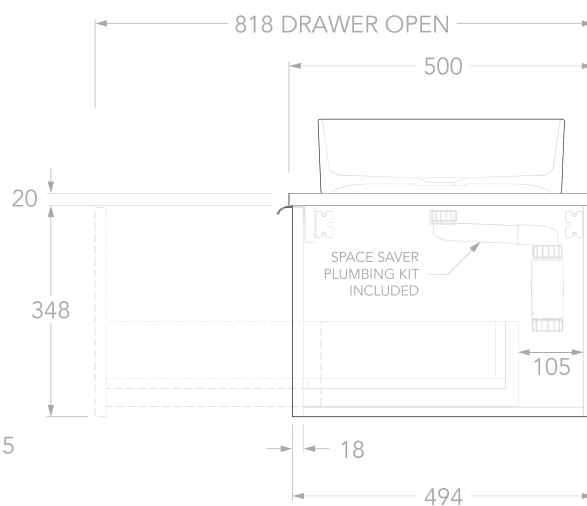

Mosman Vanity with Basin 900mm 2 Drawer.

For more information call 1800 BATHROOM (1800 228 476) or visit tradelink.com.au

® Registered trademark of Tradelink. Changes may be made to this specification without notice due to our commitment to continual improvement. See tradelink.com.au for full warranty details.