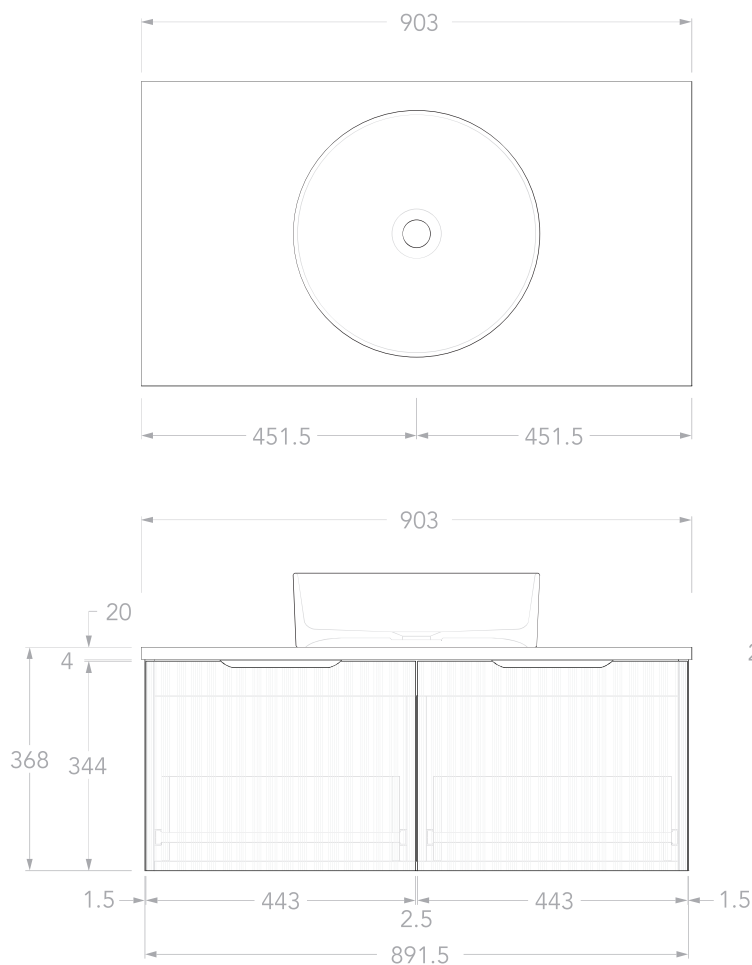

Mosman Vanity with Basin 900mm 2 Drawer.

For more information call 1800 BATHROOM (1800 228 476) or visit tradelink.com.au

® Registered trademark of Tradelink. Changes may be made to this specification without notice due to our commitment to continual improvement. See tradelink.com.au for full warranty details.