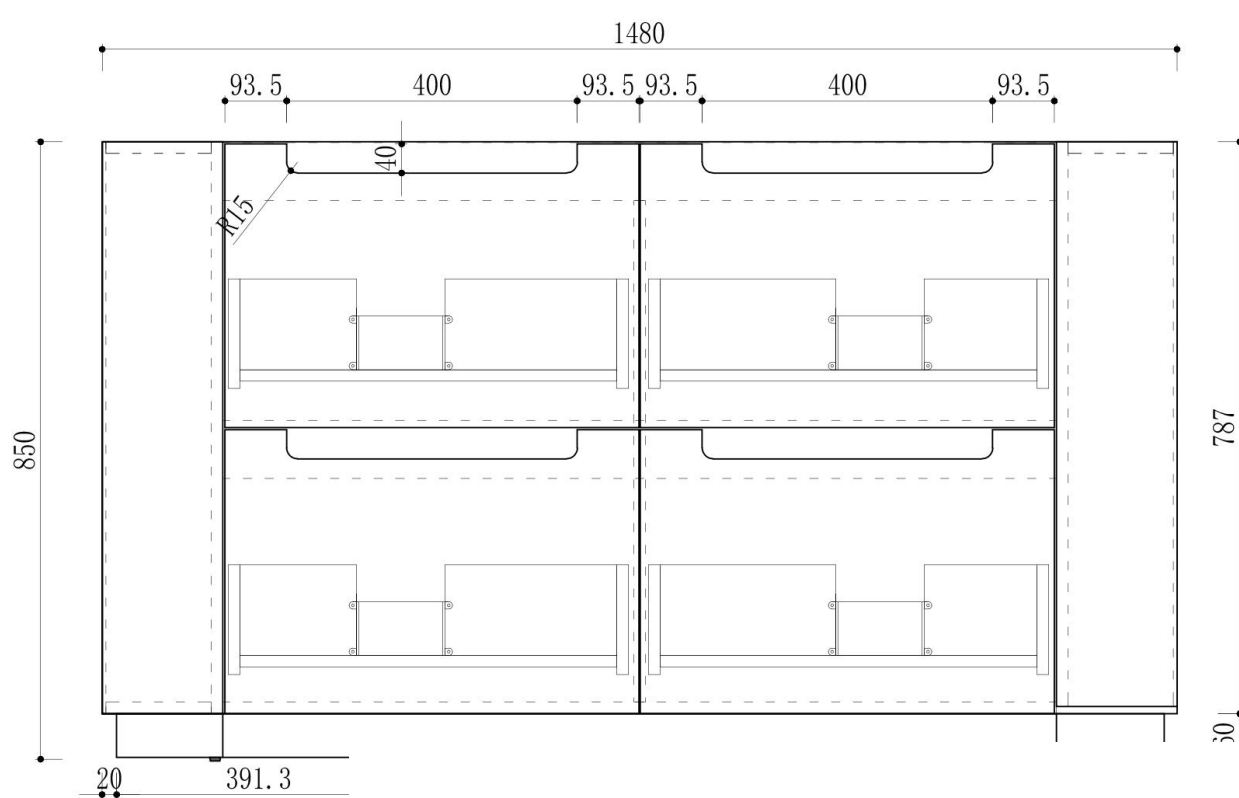

Diamond Collection

CURVA FLOOR STANDING

Code: CA57-1500

Features:

- All-drawers model with curved feature ends
- Premium grade, durable timber plywood
- Stacked drawers: Versatile and spacious
- Contemporary V-groove polyurethane matte white finish
- Hettich Quadro S full extension, soft close drawer runners
- Drawer organisers included
- Minimalist L-rail design finger pull drawers
- Premium graphite interior