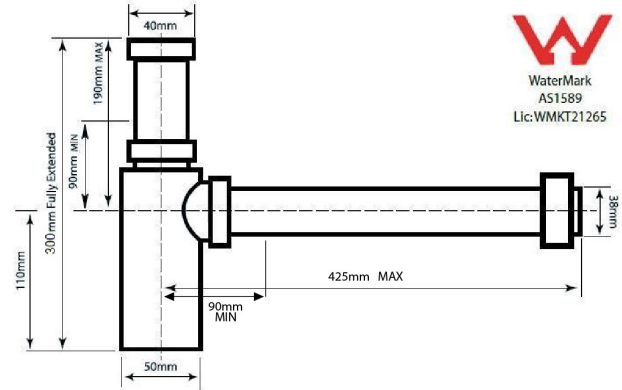

Aurora Adjustable Bottle P Trap - Chrome on Brass

Code: AU4040

TRADITIONAL & HAMPTONS STYLE SPECIALISTS

Specifications

- Finish: Chrome
- Material: Brass
- Universal 32/40mm inlet, 40mm outlet
- 32mm x 40mm Bush and rubber kee seal connector included
- Fully adjustable horizontally and vertically
- Watermark approved to Australian standards
- Includes 26mm deep cover dome for outlet pipe to hide connection point