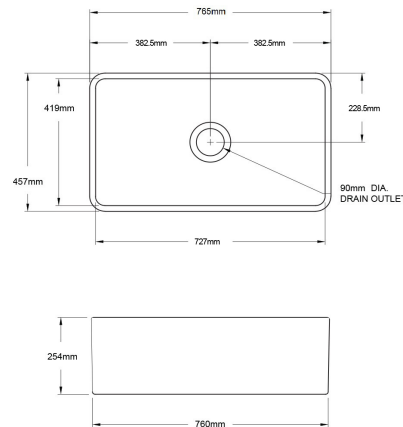

Novi 75 x 46 Fine Fireclay Gloss White Butler Sink

Code: NO75FS

TRADITIONAL & HAMPTONS STYLE SPECIALISTS

BATHROOM | KITCHEN | LAUNDRY

Specifications

- Material: Fine Fireclay
- Finish: White Gloss
- Waste Outlet Included: 90x50mm Basket Waste
- Mounting options: Butler (front showing), Counter Top (glazed on all 4 sides), Under Counter (framework required)
- Capacity: 64L
- Suitable for use with food waste disposer – we recommend purchase of an extended flange and a model with anti-vibration collar
- This sink is reversible, so it can be installed with flat or ribbed/farmhouse side facing out.
- Note: Fine Fireclay is a natural product and therefore subject to variations. This should be seen as a quality that adds to its unique natural beauty. Variations +/- 2% to the specifications are common and acceptable and are within industry tolerance. We always recommend the cabinet maker and stone provider has the actual sink with them to measure before making cabinetry or cutting stone. For more information please visit our Installation, Care & Warranty page, or Contact Us.

Product Options

NO75SSG: Novi 76 x 46 Stainless Steel Grid

NO75FS: Novi 76 x 46 Fine Fireclay Butler Sink

Warranty

For peace of mind, Turner Hastings offers the following warranty on this product and its components: