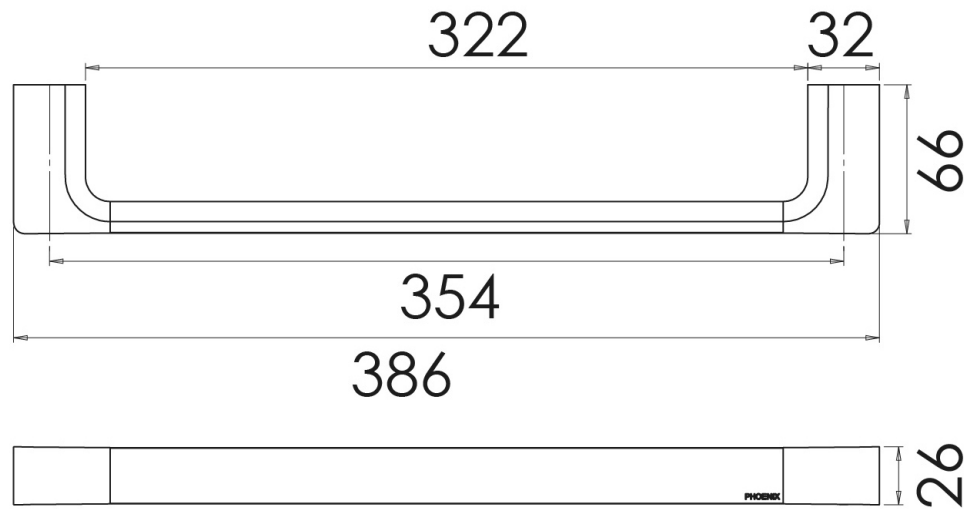

GLOSS

GLOSS HAND TOWEL RAIL

SPECIFICATIONS

AVAILABLE IN

GS893
Chrome

GS893-40
Brushed Nickel

GS893 MB
Matte Black

GS893-12
Brushed Gold