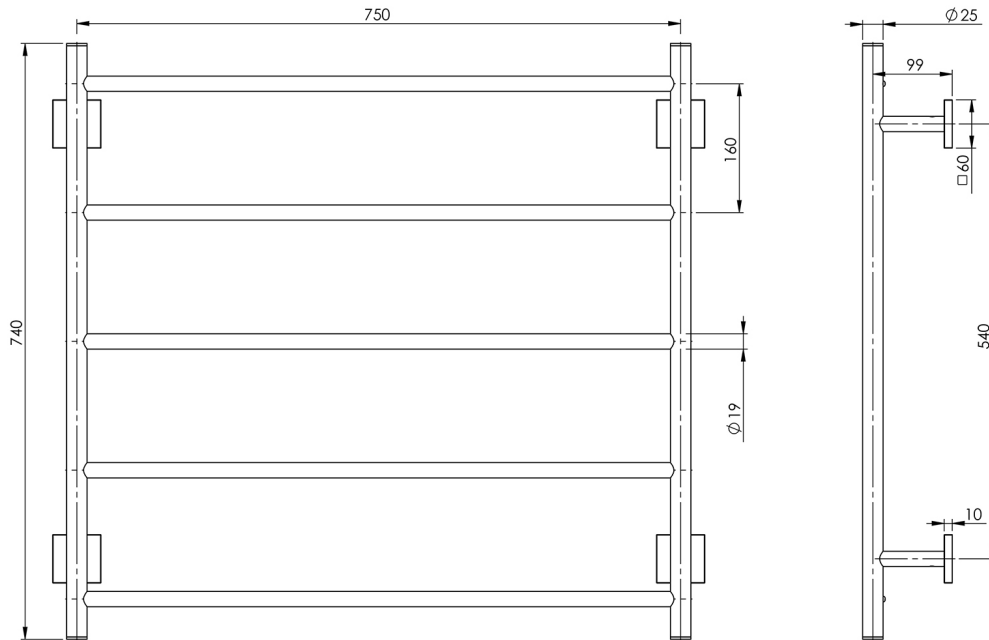

## RADII TOWEL LADDER 750 X 740MM SQUARE PLATE