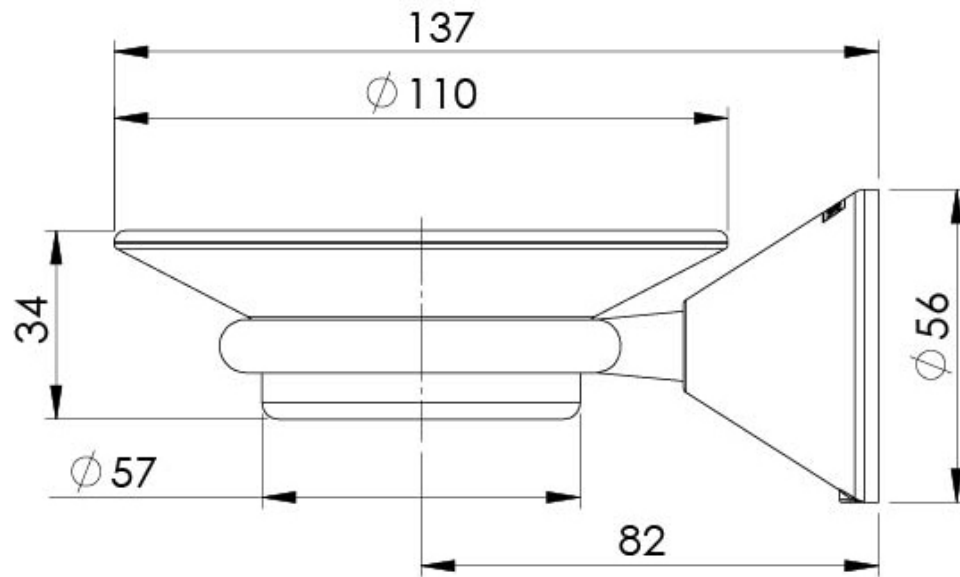

IVY

IVY SOAP DISH

SPECIFICATIONS

AVAILABLE IN

YV895 CHR
Chrome

INFORMATION

MAINTENANCE AND CARE:

- All surfaces should be cleaned with mild liquid detergent or soap and water.
- Do not use cream cleaners or citrus based cleaning products, as they are abrasive.
- Use of unsuitable cleaning agents may damage the surface.
- Any damage caused in this way will not be covered by warranty.