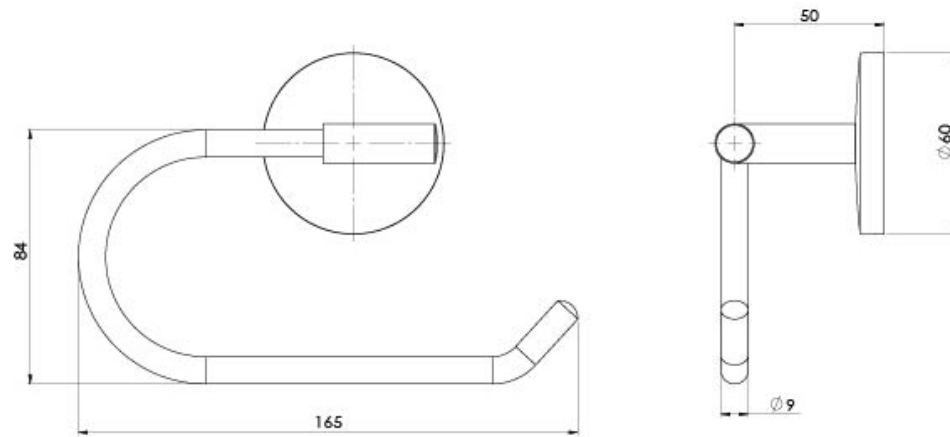

FESTIVAL

FESTIVAL TOILET ROLL HOLDER

SPECIFICATIONS

AVAILABLE IN

FE892 CHR
Chrome

INFORMATION

MAINTENANCE AND CARE:

- All surfaces should be cleaned with mild liquid detergent or soap and water.
- Do not use cream cleaners or citrus based cleaning products, as they are abrasive.
- Use of unsuitable cleaning agents may damage the surface.
- Any damage caused in this way will not be covered by warranty.