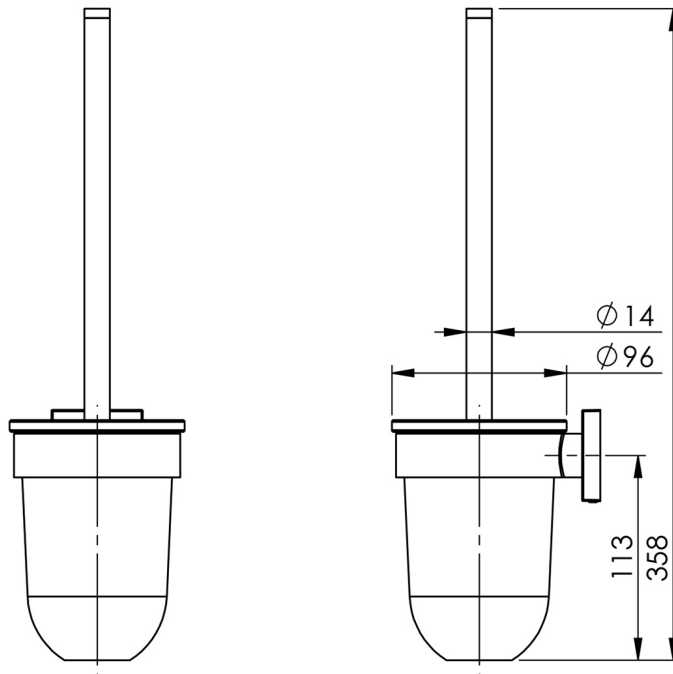

RADII

RADII TOILET BRUSH & HOLDER SQUARE

SPECIFICATIONS

AVAILABLE IN

RS50800C
Chrome

INFORMATION

MAINTENANCE AND CARE:

- All surfaces should be cleaned with mild liquid detergent or soap and water.
- Do not use cream cleaners or citrus based cleaning products, as they are abrasive.
- Use of unsuitable cleaning agents may damage the surface.
- Any damage caused in this way will not be covered by warranty.