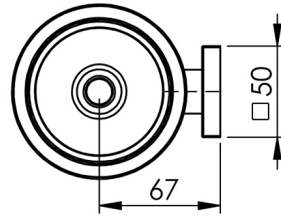

RADII

RADII TOILET BRUSH & HOLDER SQUARE

SPECIFICATIONS

AVAILABLE IN

RS50800C
Chrome

INFORMATION

MAINTENANCE AND CARE:

- All surfaces should be cleaned with mild liquid detergent or soap and water.
- Do not use cream cleaners or citrus based cleaning products, as they are abrasive.
- Use of unsuitable cleaning agents may damage the surface.
- Any damage caused in this way will not be covered by warranty.