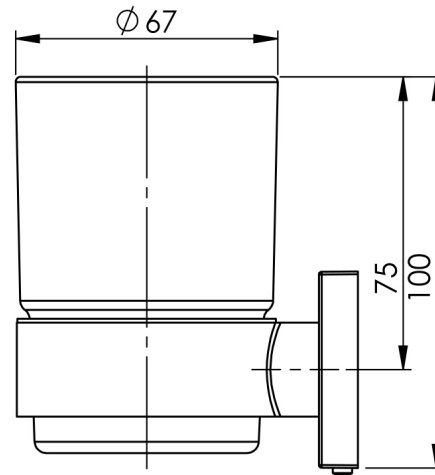

RADII

RADII TUMBLER & HOLDER SQUARE

SPECIFICATIONS

AVAILABLE IN

RS50700C
Chrome

INFORMATION

MAINTENANCE AND CARE:

- All surfaces should be cleaned with mild liquid detergent or soap and water.
- Do not use cream cleaners or citrus based cleaning products, as they are abrasive.
- Use of unsuitable cleaning agents may damage the surface.
- Any damage caused in this way will not be covered by warranty.