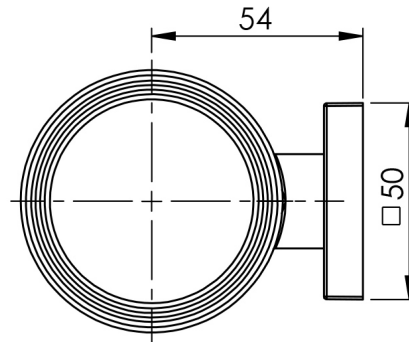

RADII

RADII TUMBLER & HOLDER SQUARE

SPECIFICATIONS

AVAILABLE IN

RS50700C
Chrome

INFORMATION

MAINTENANCE AND CARE:

- All surfaces should be cleaned with mild liquid detergent or soap and water.
- Do not use cream cleaners or citrus based cleaning products, as they are abrasive.
- Use of unsuitable cleaning agents may damage the surface.
- Any damage caused in this way will not be covered by warranty.