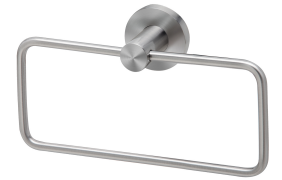

RADII SS

RADII SS 316 HAND TOWEL HOLDER ROUND PLATE

SPECIFICATIONS

AVAILABLE IN

RA893-51
Stainless Steel

INFORMATION