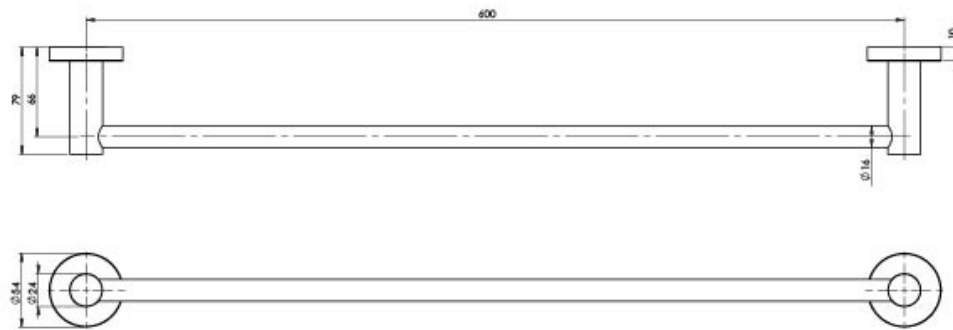

RADII SS

RADII SS 316 SINGLE TOWEL RAIL 600MM ROUND PLATE

SPECIFICATIONS

AVAILABLE IN

RA804-51
Stainless Steel

INFORMATION

MAINTENANCE AND CARE:

- All surfaces should be cleaned with mild liquid detergent or soap and water.
- Do not use cream cleaners or citrus based cleaning products, as they are abrasive.
- Use of unsuitable cleaning agents may damage the surface.
- Any damage caused in this way will not be covered by warranty.