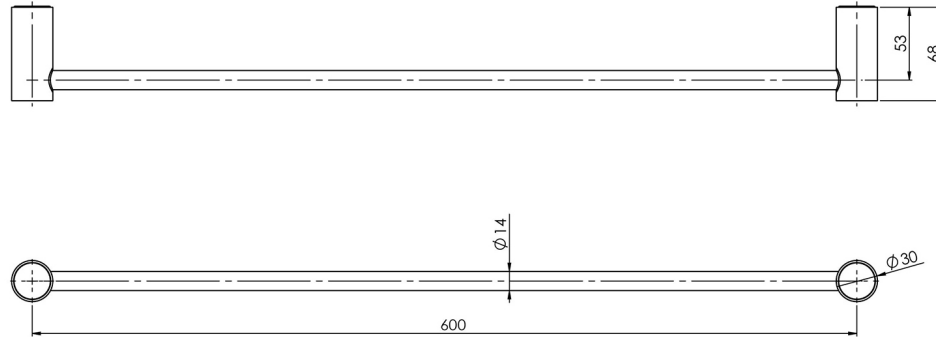

VIVID SLIMLINE

VIVID SLIMLINE SINGLE TOWEL RAIL 600MM

SPECIFICATIONS

AVAILABLE IN

111-8010-00
Chrome

111-8010-40
Brushed Nickel

111-8010-10
Matte Black

111-8010-12
Brushed Gold