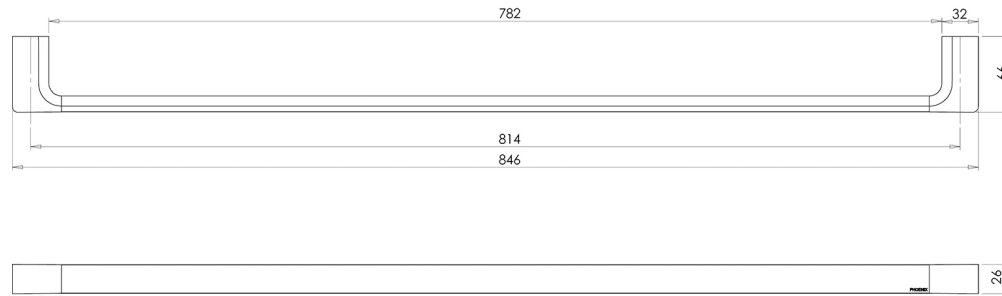

GLOSS

GLOSS SINGLE TOWEL RAIL 800MM

SPECIFICATIONS

AVAILABLE IN

GS802
Chrome

GS802-40
Brushed Nickel

GS802 MB
Matte Black

GS802-12
Brushed Gold