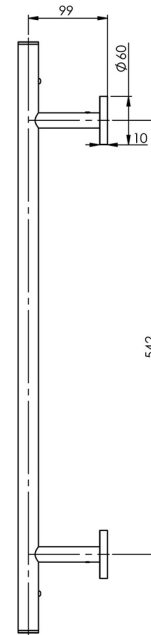

RADII

RADII TOWEL LADDER 550 X 740MM ROUND PLATE

SPECIFICATIONS

AVAILABLE IN

RA870 CHR
Chrome

RA870 BN
Brushed Nickel

RA870 MB
Matte Black

INFORMATION