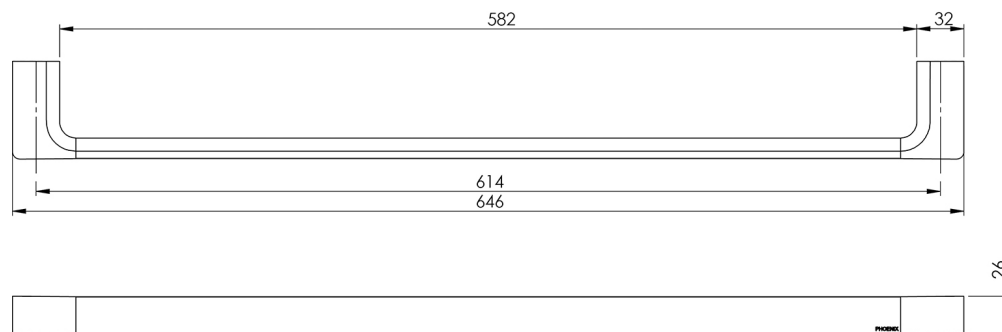

GLOSS

GLOSS SINGLE TOWEL RAIL 600MM

SPECIFICATIONS

AVAILABLE IN

GS804
Chrome

GS804-40
Brushed Nickel

GS804 MB
Matte Black

GS804-12
Brushed Gold