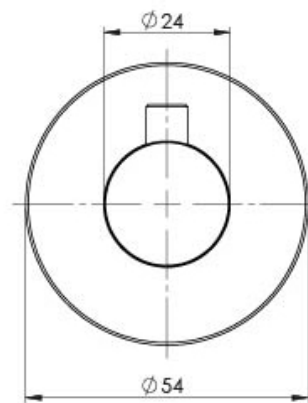

RADII SS

RADII SS 316 ROBE HOOK ROUND PLATE

SPECIFICATIONS

AVAILABLE IN

RA897-51
Stainless Steel

INFORMATION

MAINTENANCE AND CARE:

- All surfaces should be cleaned with mild liquid detergent or soap and water.
- Do not use cream cleaners or citrus based cleaning products, as they are abrasive.
- Use of unsuitable cleaning agents may damage the surface.
- Any damage caused in this way will not be covered by warranty.

Please visit <https://www.phoenixtapware.com.au/warranty> to view the full warranty