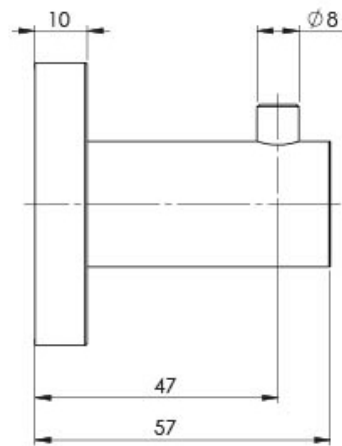

RADII SS

RADII SS 316 ROBE HOOK ROUND PLATE

SPECIFICATIONS

AVAILABLE IN

RA897-51
Stainless Steel

INFORMATION

MAINTENANCE AND CARE:

- All surfaces should be cleaned with mild liquid detergent or soap and water.
- Do not use cream cleaners or citrus based cleaning products, as they are abrasive.
- Use of unsuitable cleaning agents may damage the surface.
- Any damage caused in this way will not be covered by warranty.

Please visit <https://www.phoenixtapware.com.au/warranty> to view the full warranty