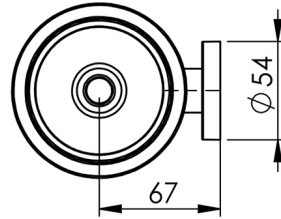

RADII

RADII TOILET BRUSH & HOLDER ROUND

SPECIFICATIONS

AVAILABLE IN

RA50800C
Chrome

INFORMATION

MAINTENANCE AND CARE:

- All surfaces should be cleaned with mild liquid detergent or soap and water.
- Do not use cream cleaners or citrus based cleaning products, as they are abrasive.
- Use of unsuitable cleaning agents may damage the surface.
- Any damage caused in this way will not be covered by warranty.