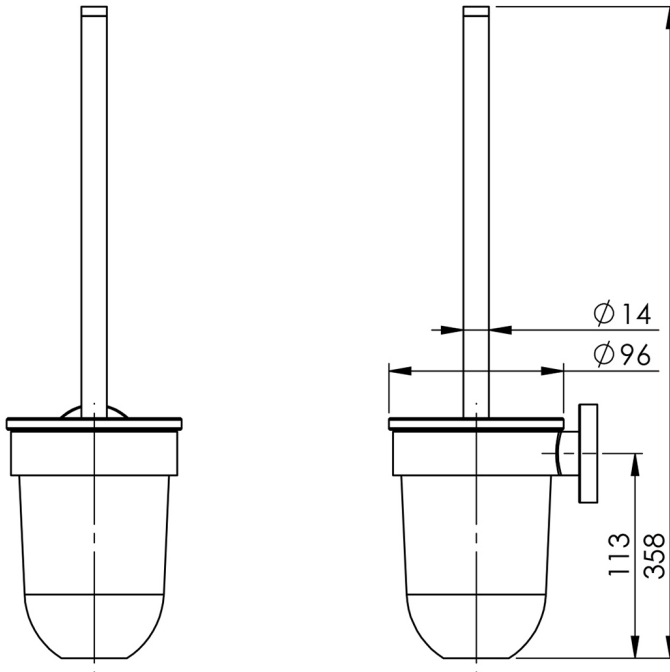

RADII

RADII TOILET BRUSH & HOLDER ROUND

SPECIFICATIONS

AVAILABLE IN

RA50800C
Chrome

INFORMATION

MAINTENANCE AND CARE:

- All surfaces should be cleaned with mild liquid detergent or soap and water.
- Do not use cream cleaners or citrus based cleaning products, as they are abrasive.
- Use of unsuitable cleaning agents may damage the surface.
- Any damage caused in this way will not be covered by warranty.