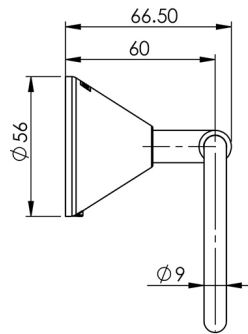

IVY

IVY TOILET ROLL HOLDER

SPECIFICATIONS

AVAILABLE IN

YV892 CHR
Chrome

INFORMATION

MAINTENANCE AND CARE:

- All surfaces should be cleaned with mild liquid detergent or soap and water.
- Do not use cream cleaners or citrus based cleaning products, as they are abrasive.
- Use of unsuitable cleaning agents may damage the surface.
- Any damage caused in this way will not be covered by warranty.