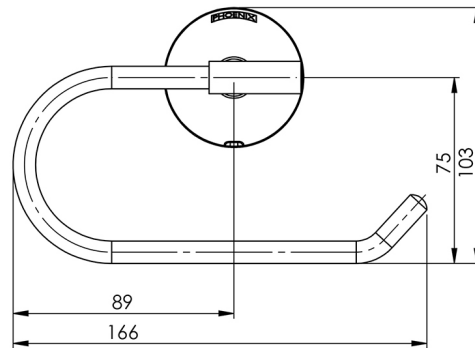

IVY

IVY TOILET ROLL HOLDER

SPECIFICATIONS

AVAILABLE IN

YV892 CHR
Chrome

INFORMATION

MAINTENANCE AND CARE:

- All surfaces should be cleaned with mild liquid detergent or soap and water.
- Do not use cream cleaners or citrus based cleaning products, as they are abrasive.
- Use of unsuitable cleaning agents may damage the surface.
- Any damage caused in this way will not be covered by warranty.