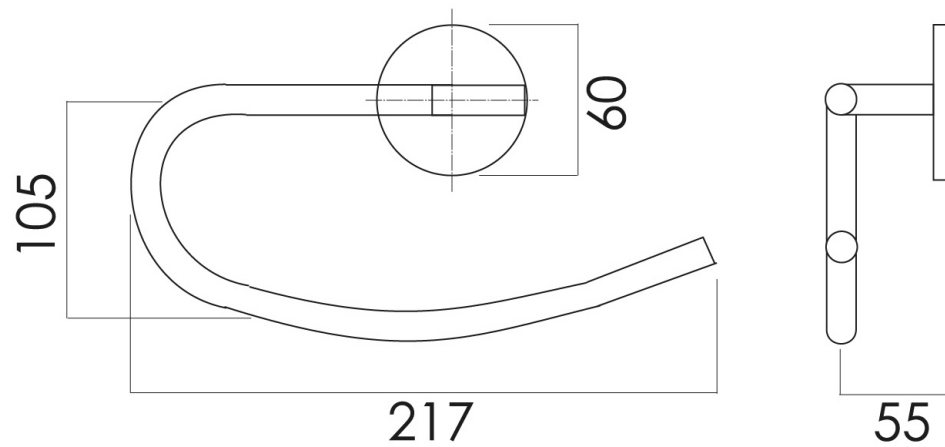

FESTIVAL

FESTIVAL HAND TOWEL HOLDER

SPECIFICATIONS

AVAILABLE IN

FE893 CHR
Chrome

INFORMATION

MAINTENANCE AND CARE:

- All surfaces should be cleaned with mild liquid detergent or soap and water.
- Do not use cream cleaners or citrus based cleaning products, as they are abrasive.
- Use of unsuitable cleaning agents may damage the surface.
- Any damage caused in this way will not be covered by warranty.